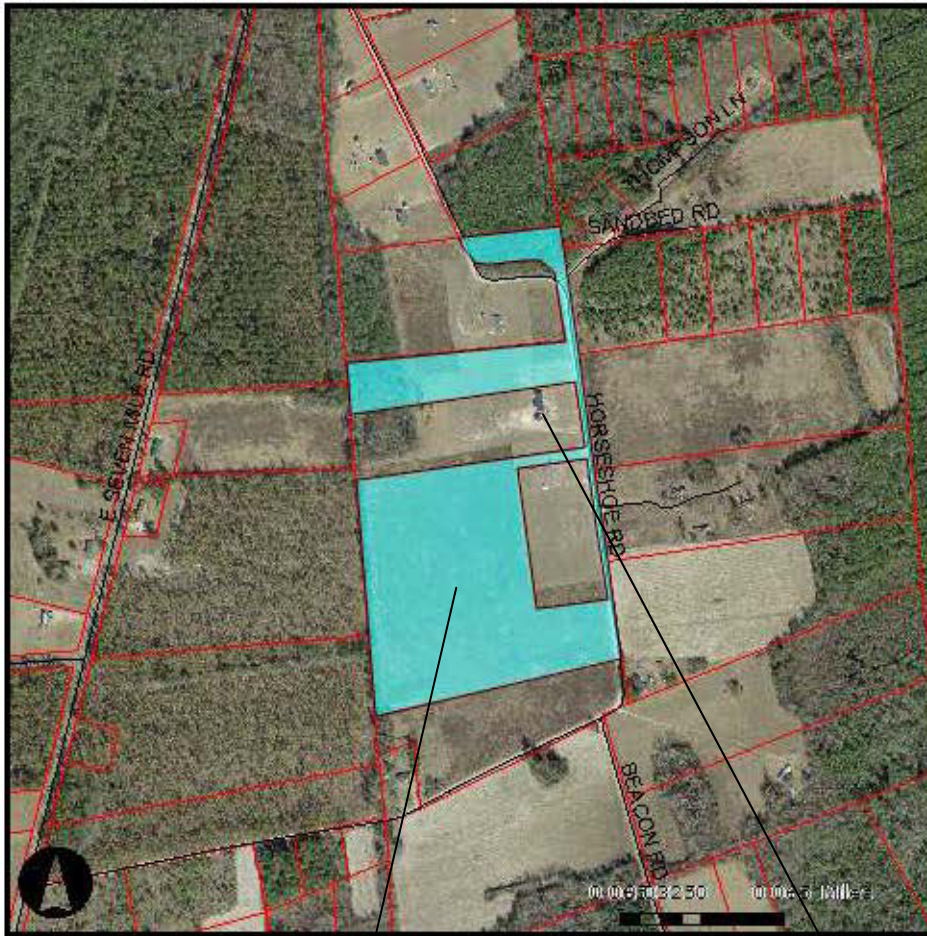

# Our Property, 14.17 Ac., TM 344-02-063

- Our Property
- 14.17 Ac.
- TMS# 344-02-063

2255 Horseshoe Rd  
Pamlico, SC 29583

- **Our Property**
- **14.17 Ac.**
- **TMS# 344-02-063**

**2255 Horseshoe Rd**  
**Pamlico, SC 29583**

**Directions to 2255 Horseshoe Rd, Pamplico, SC 29583**  
16.5 mi – about 28 mins

 Florence, SC

- 
- |   |                            |
|---|----------------------------|
| 1. Head <b>south</b>  | go 118 ft<br>total 118 ft  |
|  2. Turn left toward <b>S Church St/State Rd S-21-12</b>                                   | go 200 ft<br>total 318 ft  |
|  3. Turn right onto <b>S Church St/State Rd S-21-12</b><br>About 1 min                     | go 0.1 mi<br>total 0.2 mi  |
| 4. Continue onto <b>S Barringer St</b><br>About 2 mins  | go 0.7 mi<br>total 0.8 mi  |
|  5. Turn left onto <b>E National Cemetery Rd</b><br>About 12 mins                          | go 8.1 mi<br>total 8.9 mi  |
|  6. Turn right onto <b>SC-327 S/Francis Marion Rd</b><br>About 2 mins                      | go 1.2 mi<br>total 10.1 mi |
|  7. Turn left onto <b>Old River Rd/State Rd S-21-57</b><br>About 5 mins                    | go 4.0 mi<br>total 14.1 mi |
|  8. Turn right onto <b>E 7 Mile Rd/State Rd S-21-105</b><br>About 4 mins                   | go 2.0 mi<br>total 16.1 mi |
|  9. Turn left onto <b>Horseshoe Rd</b><br>Destination will be on the left<br>About 2 mins | go 0.5 mi<br>total 16.5 mi |

 2255 Horseshoe Rd, Pamplico, SC 29583

---