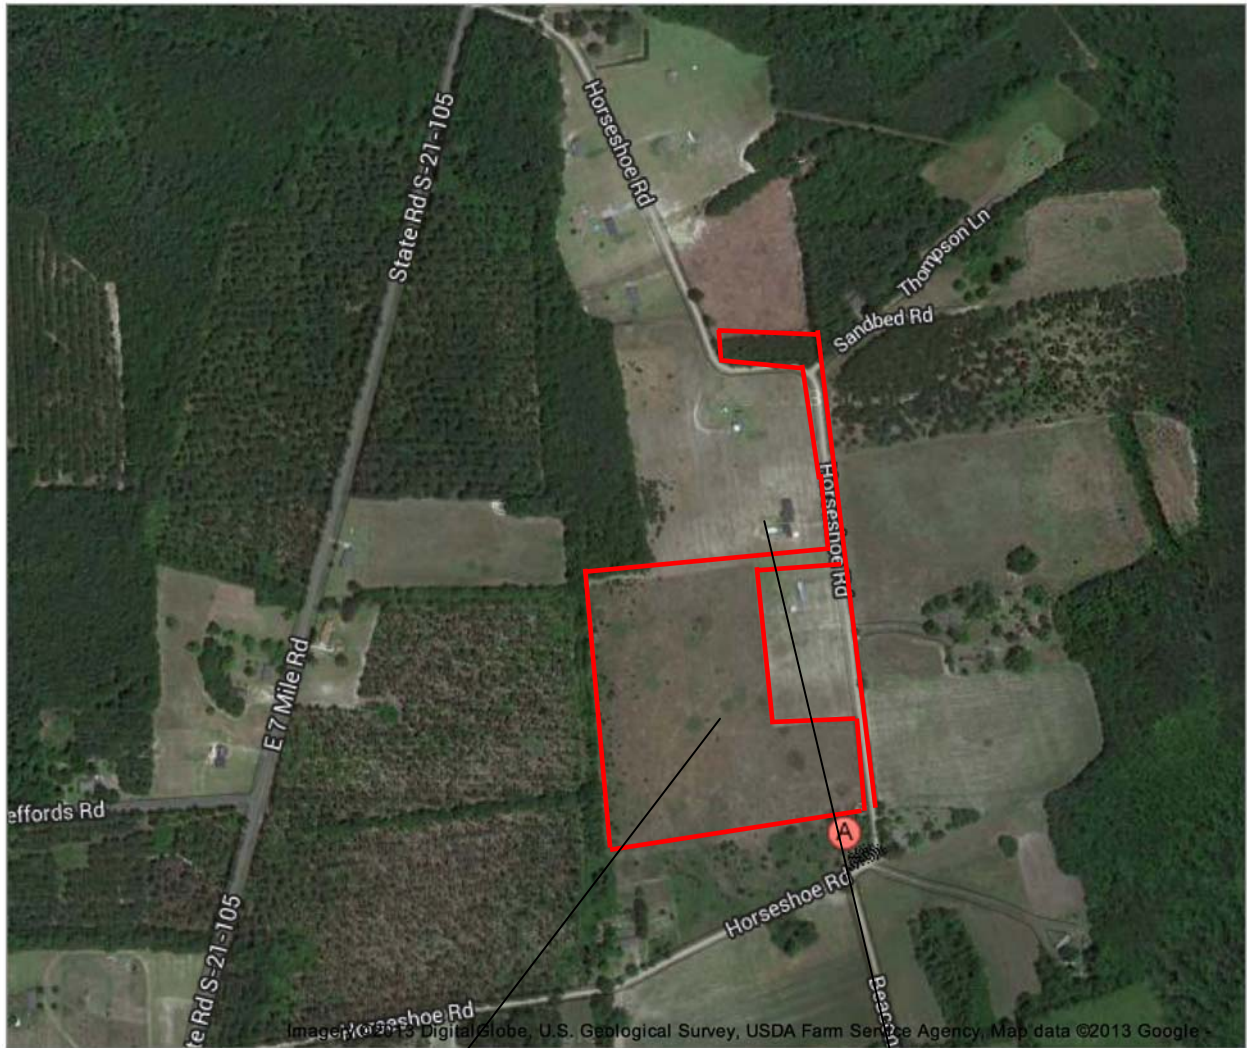

# Our Property, 14.17 Ac., TM 344-02-063

- Our Property
- 14.17 Ac.
- TMS# 344-02-063

2255 Horseshoe Rd  
Pamlico, SC 29583

- **Our Property**
- **14.17 Ac.**
- **TMS# 344-02-063**

**2255 Horseshoe Rd**  
**Pamlico, SC 29583**

**Directions to 2255 Horseshoe Rd, Pamplico, SC 29583**  
16.5 mi – about 28 mins

 Florence, SC

- 
- |   |                            |
|---|----------------------------|
| 1. Head <b>south</b>  | go 118 ft<br>total 118 ft  |
|  2. Turn left toward <b>S Church St/State Rd S-21-12</b>                                   | go 200 ft<br>total 318 ft  |
|  3. Turn right onto <b>S Church St/State Rd S-21-12</b><br>About 1 min                     | go 0.1 mi<br>total 0.2 mi  |
| 4. Continue onto <b>S Barringer St</b><br>About 2 mins  | go 0.7 mi<br>total 0.8 mi  |
|  5. Turn left onto <b>E National Cemetery Rd</b><br>About 12 mins                          | go 8.1 mi<br>total 8.9 mi  |
|  6. Turn right onto <b>SC-327 S/Francis Marion Rd</b><br>About 2 mins                      | go 1.2 mi<br>total 10.1 mi |
|  7. Turn left onto <b>Old River Rd/State Rd S-21-57</b><br>About 5 mins                    | go 4.0 mi<br>total 14.1 mi |
|  8. Turn right onto <b>E 7 Mile Rd/State Rd S-21-105</b><br>About 4 mins                   | go 2.0 mi<br>total 16.1 mi |
|  9. Turn left onto <b>Horseshoe Rd</b><br>Destination will be on the left<br>About 2 mins | go 0.5 mi<br>total 16.5 mi |

 2255 Horseshoe Rd, Pamplico, SC 29583

---