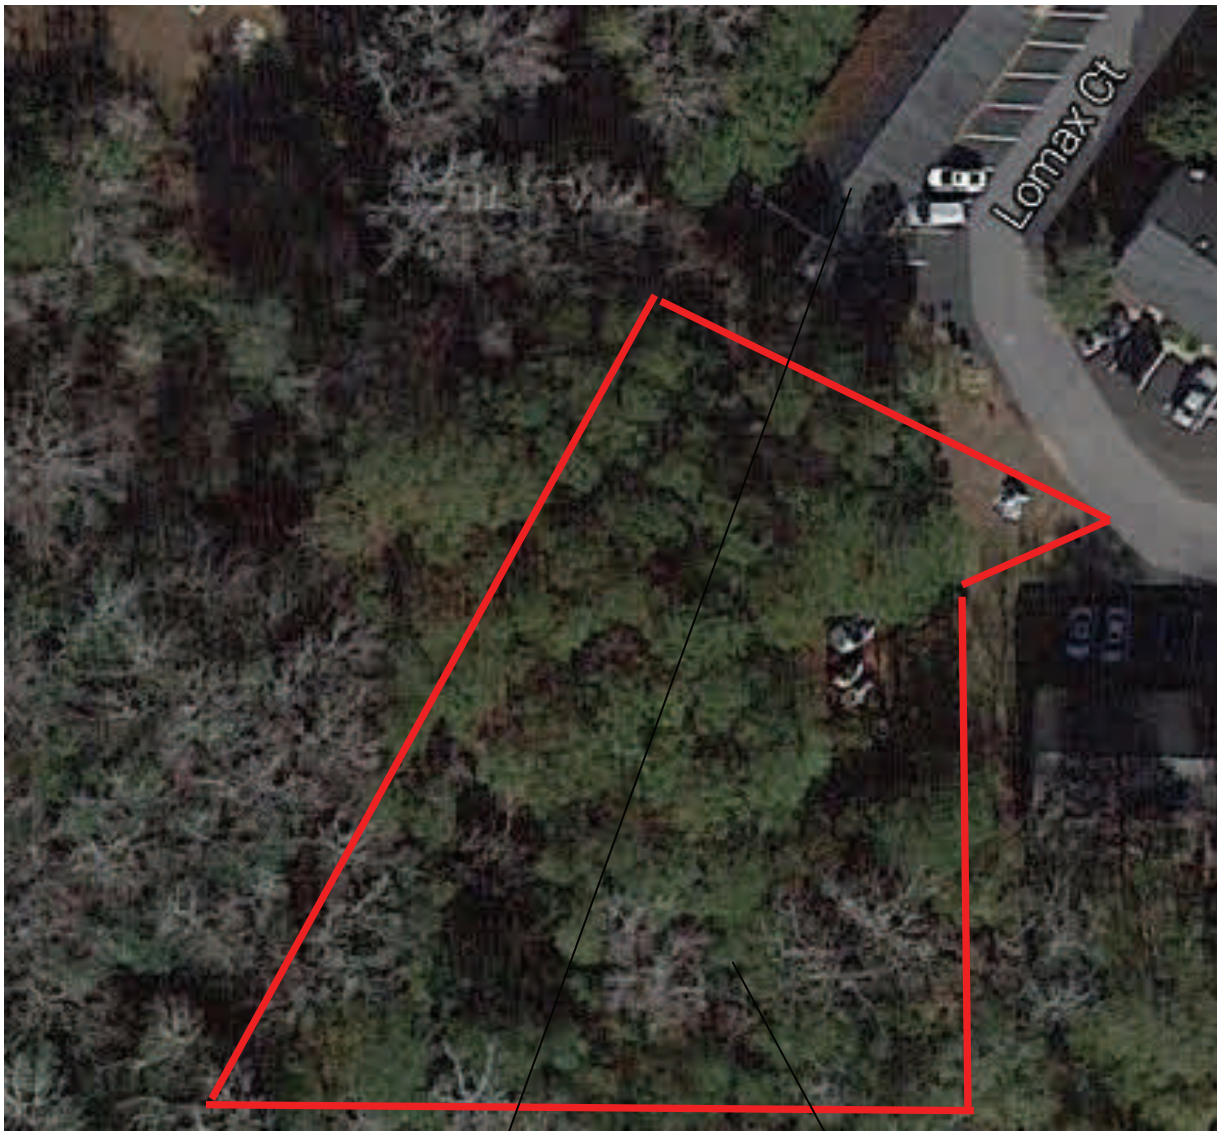

4618 Lomax Ct
Murrells Inlet, SC 29576

- **Our Property**
- **1 Acre**
- **TMS# 41-0119-029-33-00**

4618 Lomax Ct
Murrells Inlet, SC 29576

- **Our Property**
- **1 Acre**
- **TMS# 41-0119-029-33-00**

○ Myrtle Beach, SC

Follow US-17 BUS S and Ocean Hwy to Lomax Ct in Murrells Inlet

13.9 mi / 25 min

- ↑ 1. Head northeast on US-17 BUS N toward 5th Ave N 171 ft

- ↶ 2. Turn left at the 1st cross street onto 5th Ave N 0.1 mi

- ↶ 3. Turn left onto N Oak St 492 ft

- ↶ 4. Turn left at the 1st cross street onto 4th Ave N 472 ft

- ↷ 5. Turn right onto US-17 BUS S 11.0 mi

- ↑ 6. Continue straight onto Tadlock Dr 0.4 mi

- ↑ 7. Continue onto Ocean Hwy 2.0 mi

- ↷ 8. Turn right onto County Rd S-22-62/Wachesaw Rd 0.2 mi

Drive to Lomax Ct

472 ft / 49 s

- ↶ 9. Turn left onto Lomax Ct 226 ft

- ↷ 10. Turn right to stay on Lomax Ct 246 ft
 - i Destination will be on the right