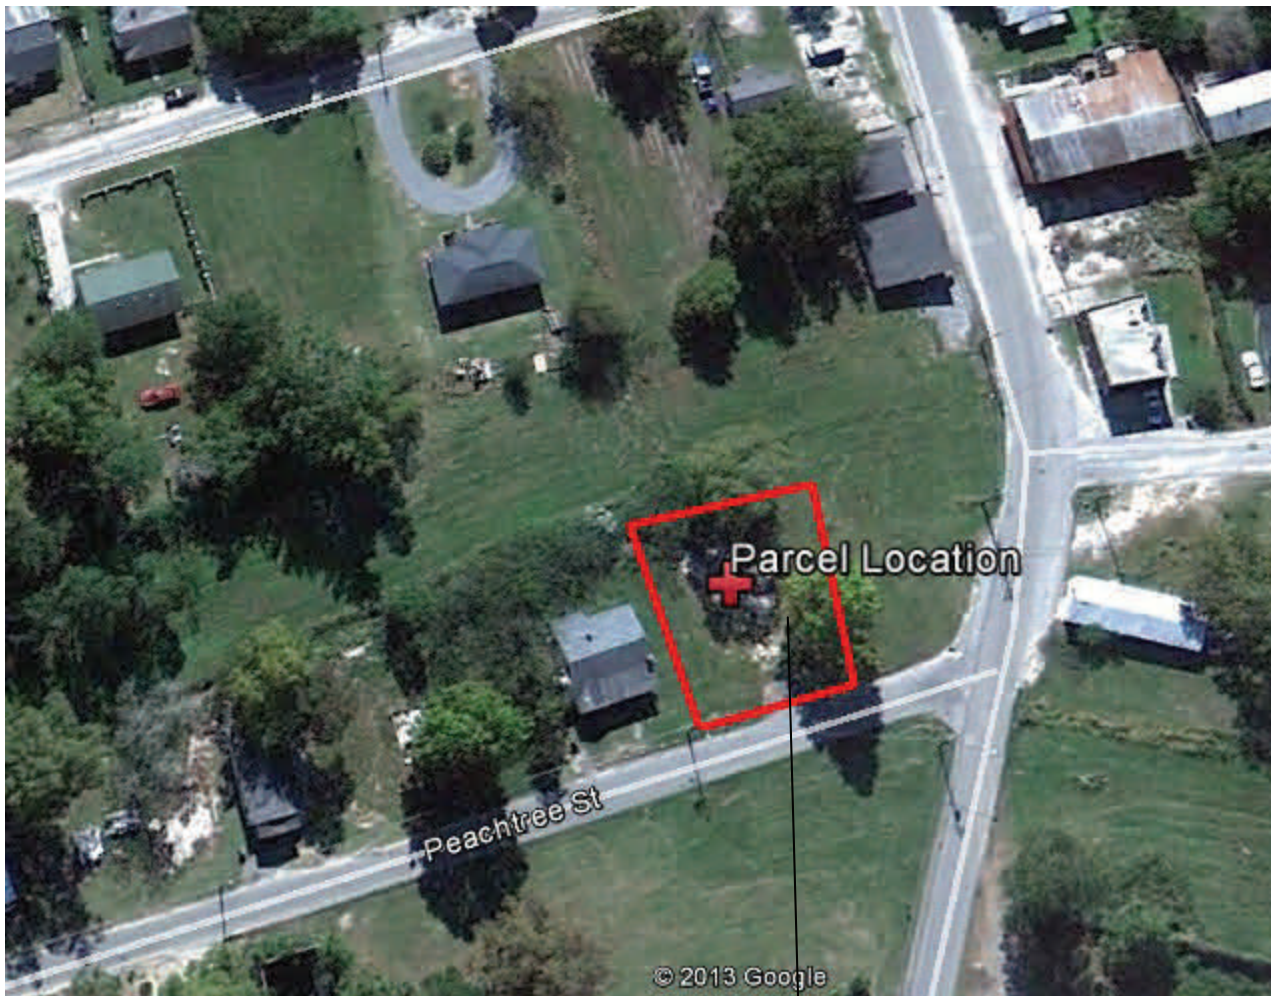

- **Our Property**
- **.14 Acres**
- **303 Peachtree St, Florence, SC 29560**
- **TMS# 110-01-082**

- **Our Property**
- **.14 Acres**
- **303 Peachtree St, Florence, SC 29560**
- **TMS# 110-01-082**

○ Florence, SC

Follow S Barringer St and S Church St to US-301 S/Freedom Blvd

2.8 mi / 5 min

- ↑ 1. Head south 118 ft
- ↶ 2. Turn left toward S Church St/State Rd S-21-12 200 ft
- ↷ 3. Turn right onto S Church St/State Rd S-21-12 0.1 mi
- ↑ 4. Continue onto S Barringer St 0.9 mi
- ↑ 5. Continue onto S Church St/State Rd S-21-12
① Continue to follow S Church St 1.7 mi

Follow US-52 S to W Loop Rd

19.7 mi / 23 min

- ↷ 6. Turn right onto US-301 S/Freedom Blvd 1.3 mi
- ↶ 7. Turn left onto US-52 S/S Irby St
① Continue to follow US-52 S 18.4 mi

Continue on W Loop Rd. Take US-378 BUS W/N Church St to Peachtree St in Lake City

2.2 mi / 5 min

- ↶ 8. Turn left onto W Loop Rd 0.9 mi
- ↷ 9. Slight right onto US-378 BUS W/N Church St 0.6 mi
- ↶ 10. Turn left onto E Main St 0.2 mi
- ↷ 11. Take the 2nd right onto Williamsburg Ave 0.4 mi
- ↶ 12. Take the 2nd left onto Peachtree St
① Destination will be on the right 92 ft