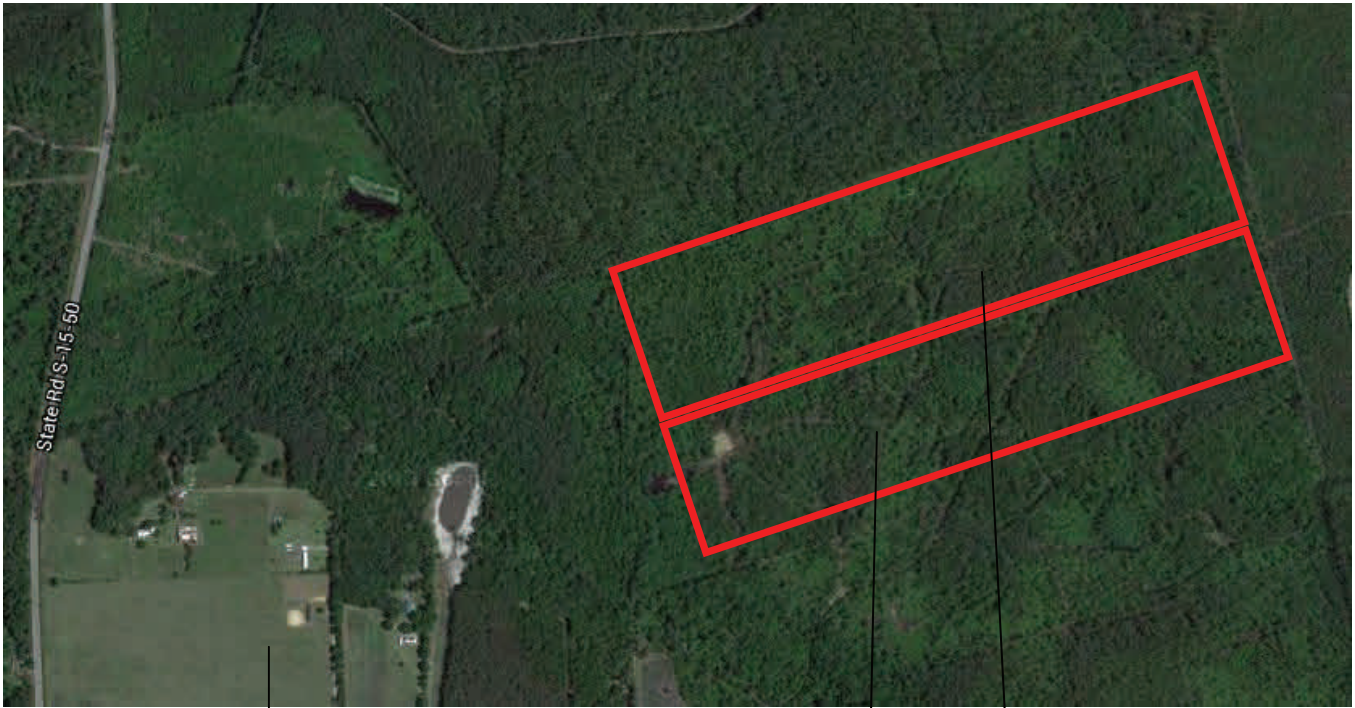

2964 Can City Rd
Walterboro, SC 29488

- **Our Properties**
- **84 Acres**
- **TMS# 043-00-00-004 & 043-00-00-005**

**2964 Can City Rd
Walterboro, SC 29488**

- **Our Properties**
- **84 Acres**
- **TMS# 043-00-00-004 & 043-00-00-005**

 via US-17 S and SC-64 W
1 h 16 min without traffic · [Show traffic](#)

1 h 22 min
60.0 miles

Charleston, SC

➤ Get on US-17 S from Broad St and Lockwood Blvd

6 min (2.0 mi)

^ Follow US-17 S to SC-64 W in Colleton County

5.9 mi

↘ Turn right onto State Rd S-15-50

 Destination will be on the right

3.0 mi

2964 State Road S-15-50

Walterboro, SC 29488