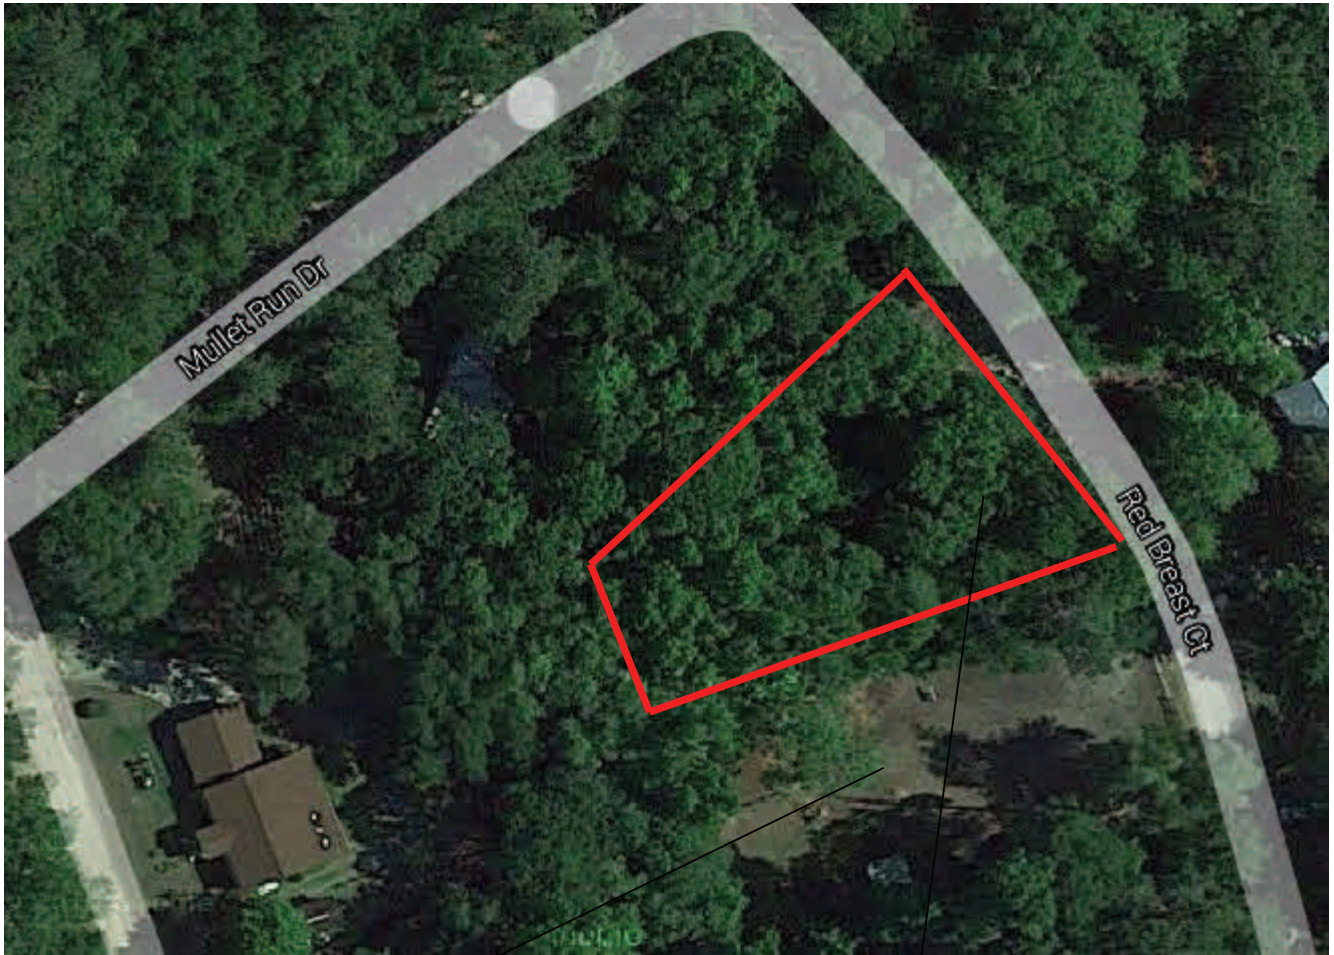

**61 Red Breast Ct.
Ridgeville, SC 29472**

- **Our Property**
- **.4 Acres**
- **TMS# 138-00-00-012**

61 Red Breast Ct.
Ridgeville, SC 29472

- **Our Property**
- **.4 Acres**
- **TMS# 138-00-00-012**

○ Charleston, SC

Take SC-61 N and US-17 ALT S to Mullet Run Dr in Colleton County

36.0 mi / 49 min

-  1. Head west on Broad St toward King St 0.8 mi
-  2. Continue onto Lockwood Blvd 0.7 mi
-  3. Slight right onto the South Carolina 30 ramp to James Island/Folly Beach 0.1 mi
-  4. Merge onto James Island Expy 0.3 mi
-  5. Take the S Carolina 61 ramp to Summerville 0.3 mi
-  6. Continue onto SC-61 N 2.5 mi
-  7. Slight left onto SC-61 N/Ashley River Rd 1.9 mi
-  8. Slight right to stay on SC-61 N/Ashley River Rd
 Continue to follow SC-61 N 19.2 mi
-  9. Turn left onto SC-61 N/US-17 ALT S
 Continue to follow US-17 ALT S 8.3 mi
-  10. Turn right onto State Rd S-15-91 1.8 mi

Continue on Mullet Run Dr. Drive to Red Breast Ct

0.2 mi / 1 min

-  11. Turn right onto Mullet Run Dr 0.2 mi
-  12. Continue onto Red Breast Ct
 Destination will be on the left 407 ft

◎ 61 Red Breast Ct

Ridgeville, SC 29472