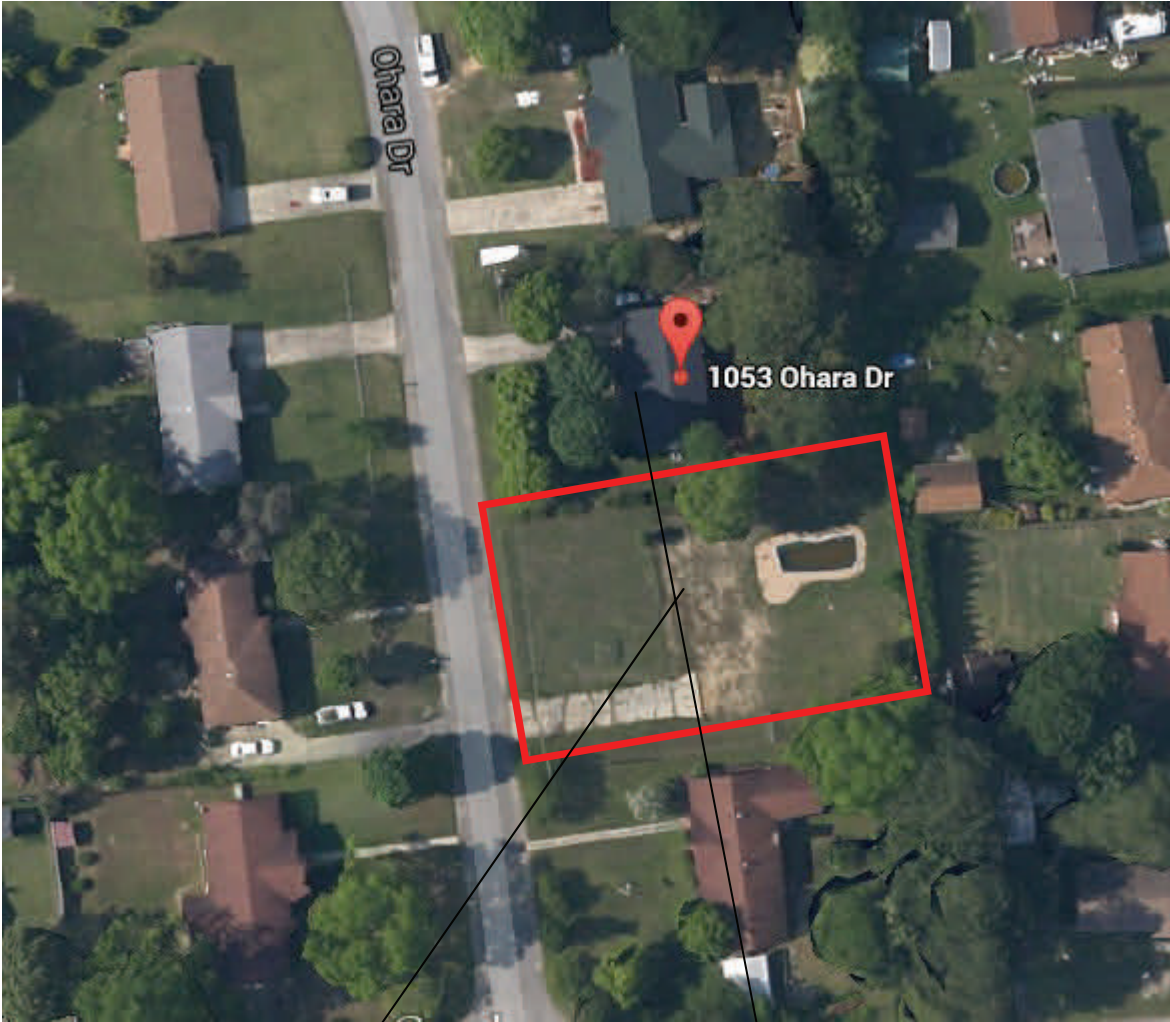

- **Our Property**
- **.35 Acres**
- **TMS# 1811-01-168**

1053 O'Hara Dr.
Florence, SC 29505

- **Our Property**
- **.35 Acres**
- **TMS# 1811-01-168**

1053 O'Hara Dr.
Florence, SC 29505

Directions to 1053 Ohara Dr, Florence, SC 29505
6.4 mi – about 18 mins

 Florence, SC

	1. Head south	go 118 ft total 118 ft
	2. Turn left toward S Church St/State Rd S-21-12	go 200 ft total 318 ft
	3. Turn right onto S Church St/State Rd S-21-12 About 1 min	go 0.1 mi total 0.2 mi
	4. Continue onto S Barringer St About 3 mins	go 0.9 mi total 1.1 mi
	5. Continue onto S Church St/State Rd S-21-12 About 3 mins	go 1.1 mi total 2.2 mi
	6. Turn left onto SC-51 S/Pamplico Hwy About 6 mins	go 2.3 mi total 4.6 mi
	7. Turn right onto E Howe Springs Rd About 2 mins	go 1.4 mi total 6.0 mi
	8. Turn left onto Plantation Dr About 1 min	go 0.3 mi total 6.2 mi
	9. Take the 1st right onto Pitty Pat Dr	go 367 ft total 6.3 mi
	10. Take the 1st right onto Ohara Dr Destination will be on the right	go 282 ft total 6.4 mi

 1053 Ohara Dr, Florence, SC 29505

These directions are for planning purposes only. You may find that construction projects, traffic, weather, or other events may cause conditions to differ from the map results, and you should plan your route accordingly. You must obey all signs or notices regarding your route.