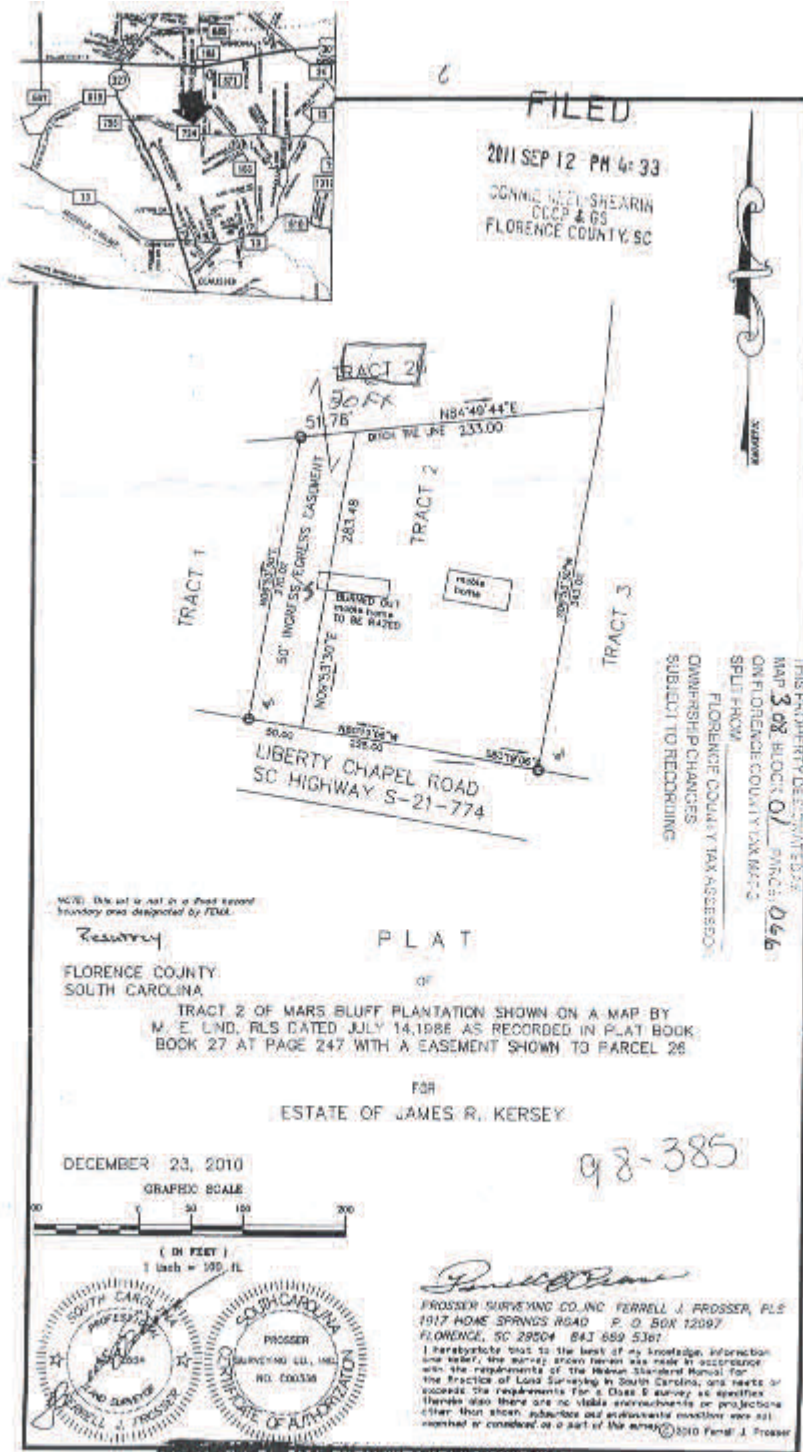

**5719 Liberty Chapel Rd
Florence, SC 29506**

- **Our Property**
- **10.09 Acres**
- **TMS# 308-01-066**

5719 Liberty Chapel Rd
Florence, SC 29506

- **Our Property**
- **10.09 Acres**
- **TMS# 308-01-066**

Survey/ Easement

Florence, SC

-  Head south
118 ft
-  Turn left toward S Church St/State Rd S-21-12
200 ft
-  Turn right onto S Church St/State Rd S-21-12
367 ft
-  Turn left onto US-76 E/E Palmetto St
6.1 mi
-  Turn right onto SC-327 S
1.2 mi
-  Turn left onto Liberty Chapel Rd
 Destination will be on the right
1.7 mi