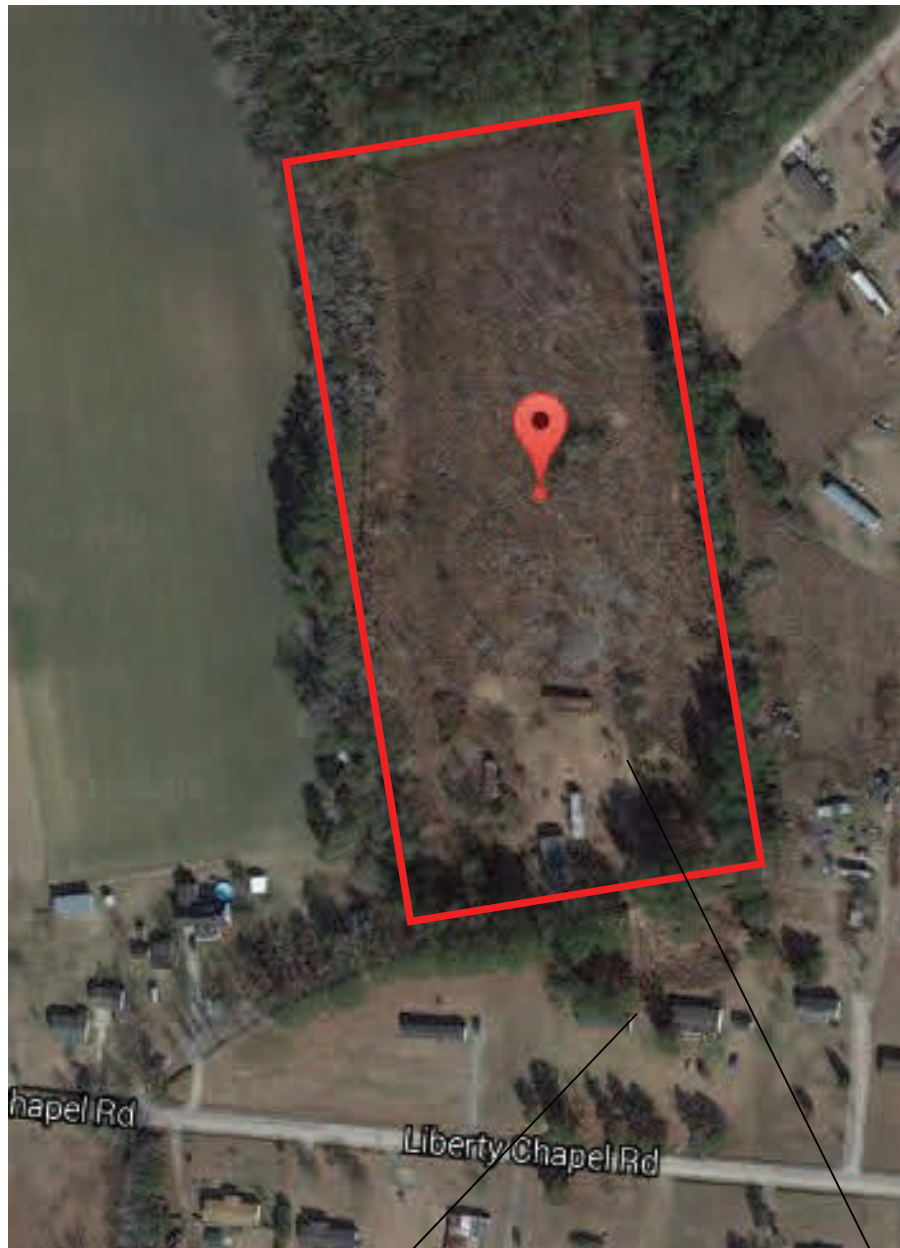

**5719 Liberty Chapel Rd
Florence, SC 29506**

- **Our Property**
- **10.09 Acres**
- **TMS# 308-01-066**

5719 Liberty Chapel Rd
Florence, SC 29506

- **Our Property**
- **10.09 Acres**
- **TMS# 308-01-066**

Survey/ Easement

Florence, SC

-  Head south
118 ft
-  Turn left toward S Church St/State Rd S-21-12
200 ft
-  Turn right onto S Church St/State Rd S-21-12
367 ft
-  Turn left onto US-76 E/E Palmetto St
6.1 mi
-  Turn right onto SC-327 S
1.2 mi
-  Turn left onto Liberty Chapel Rd
 Destination will be on the right
1.7 mi