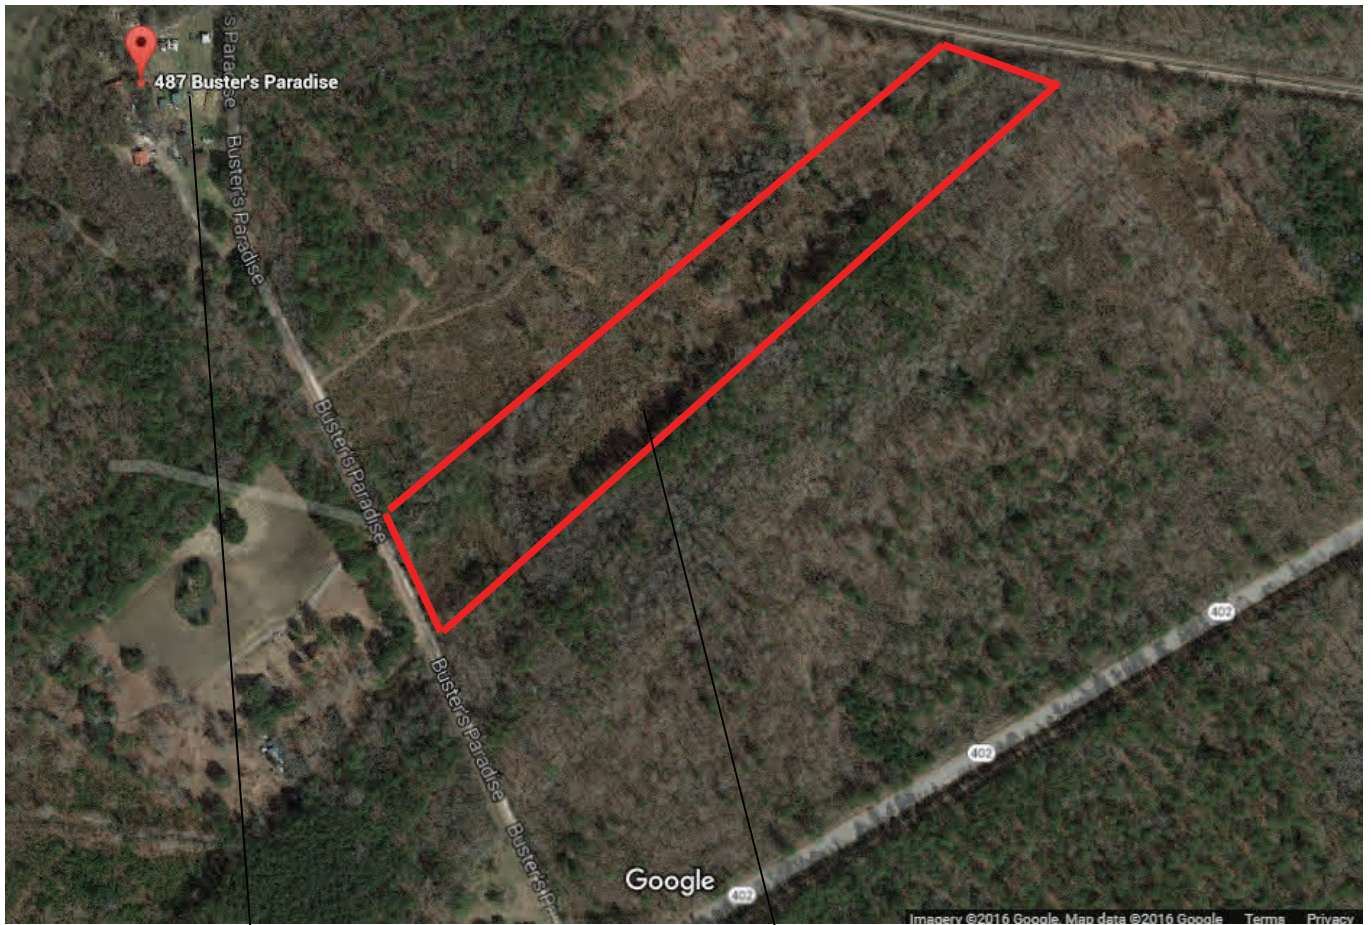

**487 Busters Paradise Ln**  
**Cordesville, SC 29434**

- **Our Property**
- **11.2 Acres**
- **TMS# 185-00-01-051**

**487 Busters Paradise Ln  
Cordesville, SC 29434**

- **Our Property**
- **11.2 Acres**
- **TMS# 185-00-01-051**

Charleston, SC

Follow US-17 N, SC-41 N and SC-402 W to Buster's Paradise in Berkeley County

48 min (33.4 mi)

-  1. Head north on Meeting St toward Court House Square 0.5 mi
-  2. Turn right onto Wentworth St 0.2 mi
-  3. Turn left onto E Bay St 1.1 mi
-  4. Use the right lane to merge onto US-17 N/Arthur Ravenel Jr Bridge/Septima Clark Pkwy via the ramp to Mt Pleasant  
 Continue to follow US-17 N/Arthur Ravenel Jr Bridge 2.2 mi
-  5. Keep left to continue on US-17 N/N Hwy 17 7.7 mi
-  6. Use the left 2 lanes to turn left onto SC-41 N 17.3 mi
-  7. Turn left onto SC-402 W 4.3 mi
-  8. Turn right onto Buster's Paradise  
 Destination will be on the left 1 min (0.4 mi)

487 Buster's Paradise

Cordesville, SC 29434