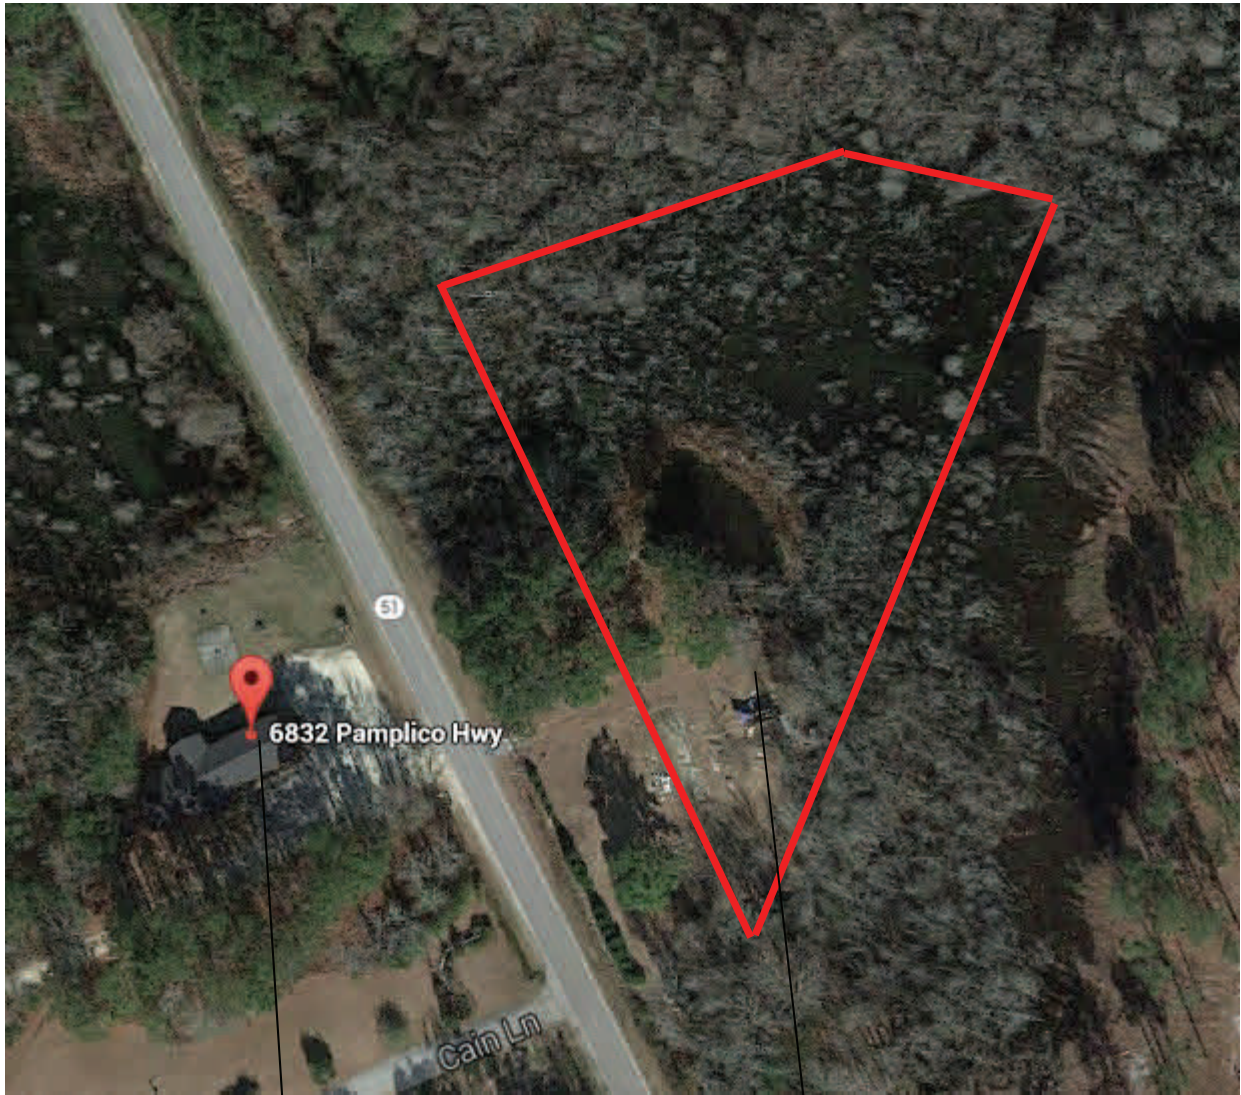

**6832 Pamplico Hwy
Effingham, SC 29541**

- **Our Property**
- **3.9 Acres**
- **TMS# 251-01-038**

6832 Pamplico Hwy
Effingham, SC 29541

- **Our Property**
- **3.9 Acres**
- **TMS# 251-01-038**

Florence, SC

- ↑ 1. Head south 118 ft

- ↩ 2. Turn left toward S Church St/State Rd S-21-12. 200 ft

- ↪ 3. Turn right onto S Church St/State Rd S-21-12. 0.1 mi

- ↑ 4. Continue onto S Barringer St 0.9 mi

- ↑ 5. S Barringer St turns slightly right and becomes S Church St/State Rd S-21-12. 1.1 mi

- ↩ 6. Turn left onto SC-51 S 9.3 mi
 - 📍 Destination will be on the right

6832 Pamlico Hwy

Effingham, SC 29541