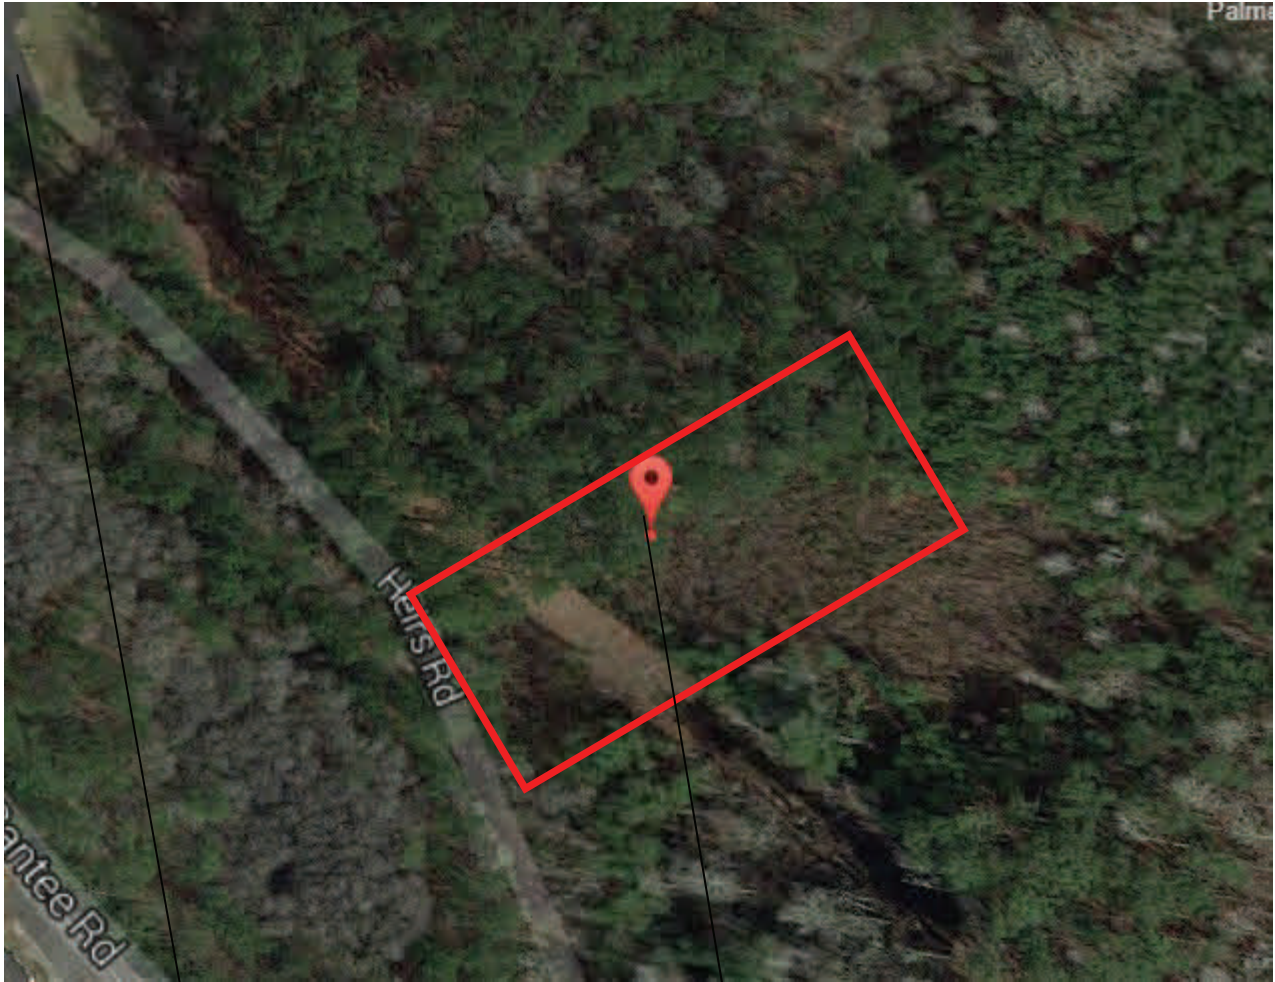

718 Heirs Rd
Jamestown, SC 29453

- **Our Property**
- **1.4 Acres**
- **TMS# 151-00-00-098**

718 Heirs Rd
Jamestown, SC 29453

- **Our Property**
- **1.4 Acres**
- **TMS# 151-00-00-098**

Charleston, SC

Follow US-17 N, SC-41 N and Halfway Creek Rd to Shulerville Rd in Berkeley County

53 min (37.0 mi)

1. Head north on Meeting St toward Court House Square 0.5 mi
2. Turn right onto Wentworth St 0.2 mi
3. Turn left onto E Bay St 1.1 mi
4. Use the right lane to merge onto US-17 N/Arthur Ravenel Jr Bridge/Septima Clark Pkwy via the ramp to Mt Pleasant
Continue to follow US-17 N/Arthur Ravenel Jr Bridge 2.2 mi
5. Keep left to continue on US-17 N/N Hwy 17 7.7 mi
6. Use the left 2 lanes to turn left onto SC-41 N 6.2 mi
7. Turn right onto Halfway Creek Rd 19.0 mi

Continue on Shulerville Rd. Drive to SC-45 E

7 min (4.5 mi)

8. Turn left onto Shulerville Rd 3.7 mi
9. Turn right onto Fortview Rd 0.9 mi
10. Turn right onto SC-45 E 43 s (0.1 mi)

718 Heirs Rd

Jamestown, SC 29453