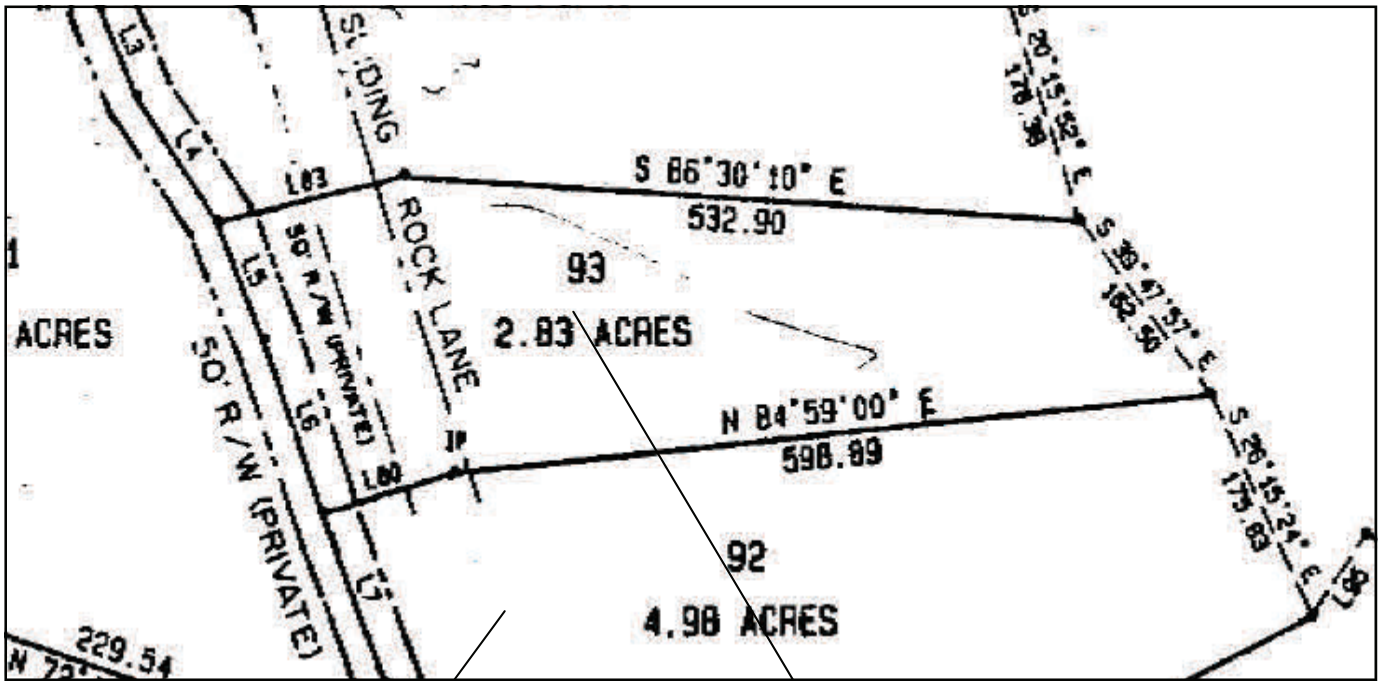

17 Sliding Rock Ln
Landrum, SC 29356

- **Our Property**
- **2.8 Acres**
- **TMS# 0645030100800**

17 Sliding Rock Ln
Landrum, SC 29356

- Our Property
- 2.8 Acres
- TMS# 0645030100800

Greenville, SC

Take Wade Hampton Blvd and N Hwy 101 to Glassy Rd

20.4 mi

↑ Head northeast on N Church St toward E Elford St

0.9 mi

↘ Turn right onto Wade Hampton Blvd

7.7 mi

↙ Turn left onto Fairview Rd

0.5 mi

↙ Slight left onto S-23-171/N Rutherford Rd

Continue to follow N Rutherford Rd

2.7 mi

↙ Turn left onto N Hwy 101

8.7 mi

<https://www.google.com/maps/dir/Greenville,+SC/17+R-Pd-18,+Landrum,+SC+29356/@34.9927813,-82.3615446,11z/data=!3m1!1e3!4m8!4m7!1m2!1m1!1s0x...> 1/2

10/21/2018

Greenville, SC to 17 R-Pd-18 - Google Maps

Continue straight onto Glassy Rd

2.6 mi

Turn left onto SC-11 S

0.1 mi

Continue on Plumley Summit Rd. Drive to R-Pd-18

0.8 mi