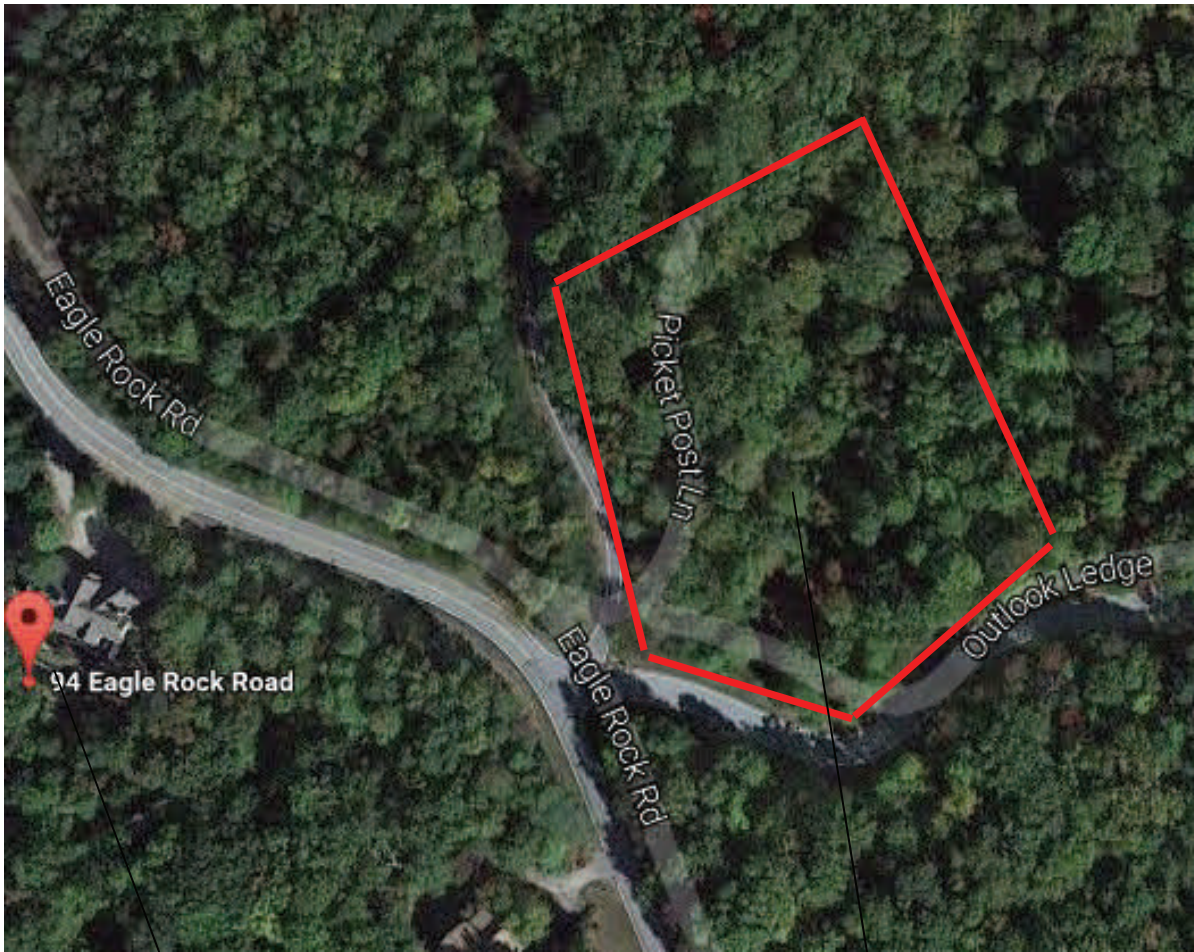

94 Eagle Rock Ln
Landrum, SC 29356

- Our Property
- 1.6 Acres
- TMS# 0638140106300

94 Eagle Rock Ln
Landrum, SC 29356

- **Our Property**
- **1.6 Acres**
- **TMS# 0638140106300**

Take Wade Hampton Blvd and N Hwy 101 to Glassy Rd

34 min (20.4 mi)

1.  Head northeast on N Church St toward E Elford St 0.9 mi
2.  Use any lane to turn right onto Wade Hampton Blvd 7.7 mi
3.  Turn left onto Fairview Rd 0.5 mi
4.  Slight left onto S-23-171/N Rutherford Rd
 Continue to follow N Rutherford Rd 2.7 mi
5.  Turn left onto N Hwy 101 8.7 mi
6.  Continue straight onto Glassy Rd 4 min (2.6 mi)
7.  Turn right onto SC-11 N 1 min (0.9 mi)

Continue on Raven Rd. Drive to Eagle Rock Rd

8 min (2.4 mi)

8.  Turn left onto Raven Rd 1.4 mi
9.  Slight right onto Eagle Rock Rd
 Destination will be on the right 1.0 mi

94 Eagle Rock Road