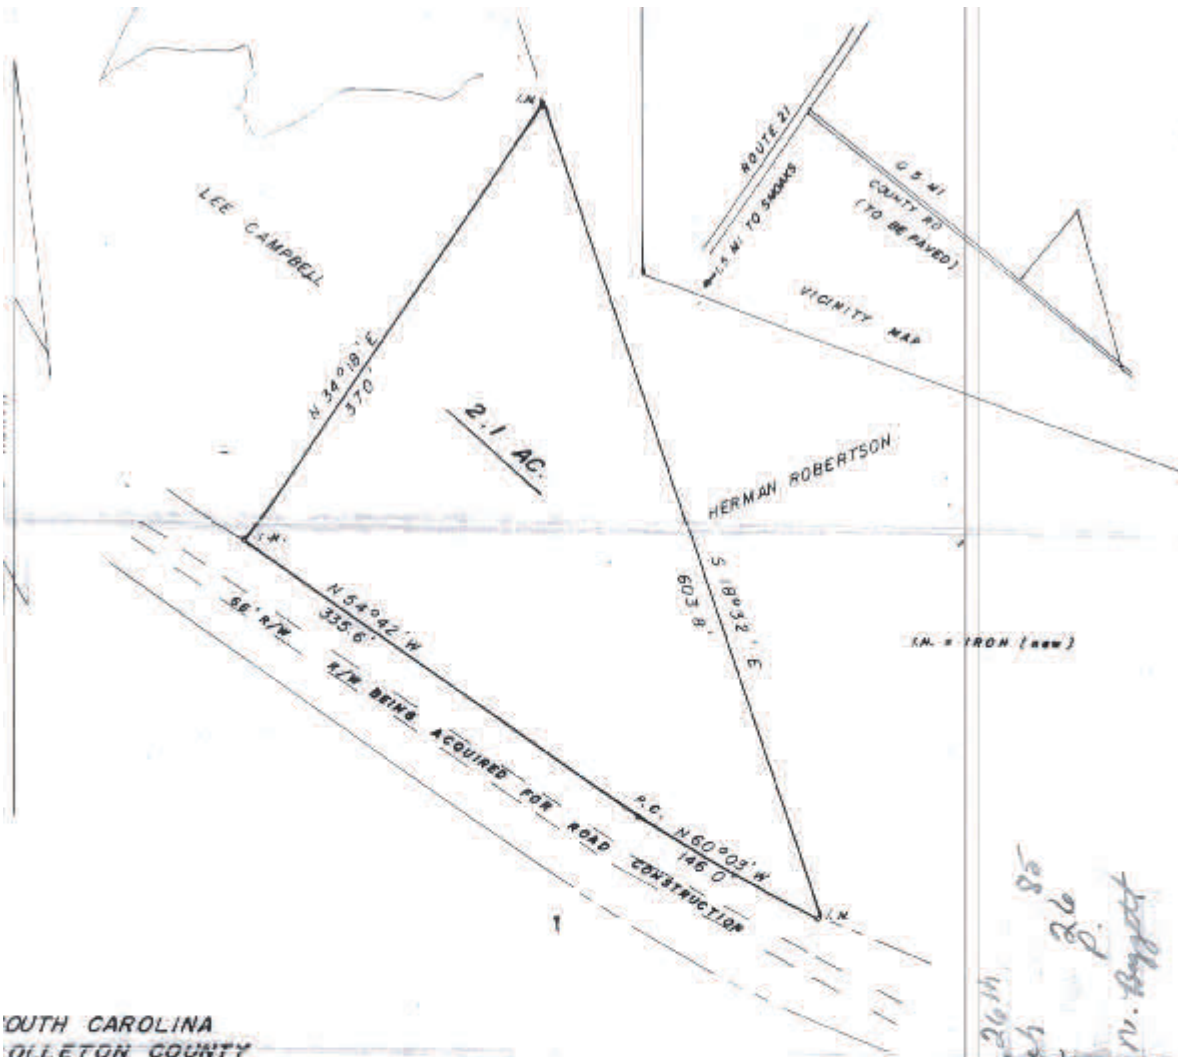

SOUTH CAROLINA
COLLETON COUNTY

PLAT OF A TRACT OF LAND SITUATED ABOUT 1.7
MILES NORTH OF SMOAKS TO BE CONVEYED FROM
LEE CAMPBELL TO -

DOROTHY HARRISON

E.C. 1:5,000
SCALE 1" = 100'

MARCH 15, 1985

NO ENCROACHMENTS OR
EASEMENTS OTHER
THAN SHOWN.

Robert J. Hiers
ROBERT L. HIERS
P.L.S. - 4551

26th
March 24 1985
Emily W. Buggett