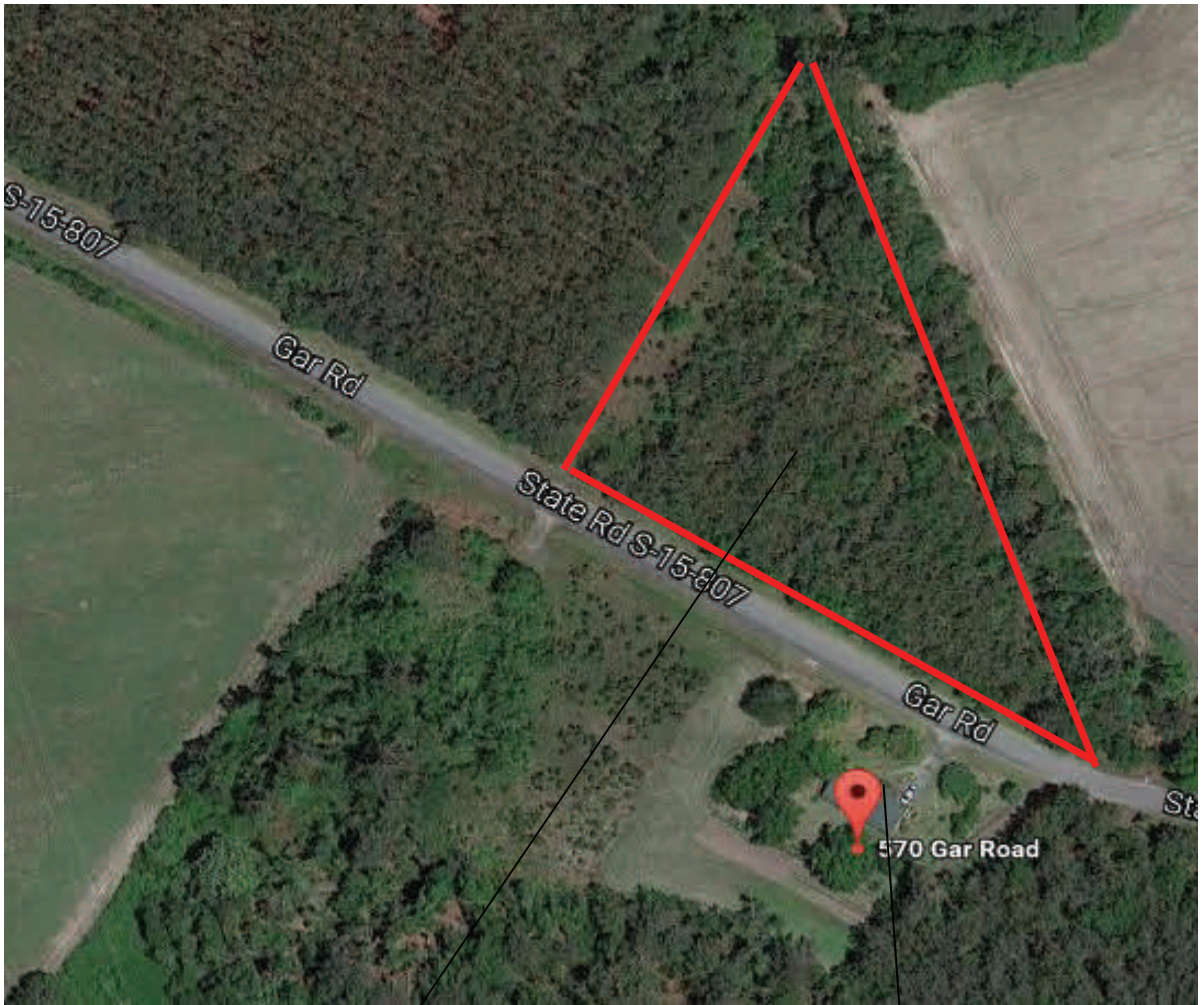

- **Our Property**
- **2.1 Acres**
- **TMS# 020-00-00-077**

570 Gar Rd
Smoaks, SC 29481

- **Our Property**
- **2.1 Acres**
- **TMS# 020-00-00-077**

570 Gar Rd
Smoaks, SC 29481

SOUTH CAROLINA
 COLLETON COUNTY

PLAT OF A TRACT OF LAND SITUATED ABOUT 1.7
 MILES NORTH OF SMOAKS TO BE CONVEYED FROM
 LEE CAMPBELL TO -

DOROTHY HARRISON

E.C. 1:5,000
 SCALE 1" = 100'

MARCH 15, 1985

NO ENCROACHMENTS OR
 EASEMENTS OTHER
 THAN SHOWN.

0.8 mi

↑ Continue onto Lockwood Dr

1.1 mi

↙ Turn left to merge onto US-17 S

0.6 mi

↘ Take the SC-61 exit

0.4 mi

↑ Continue onto SC-171 N/SC-61 N

1.7 mi

↙ Slight left onto SC-61 N/Ashley River Rd

<https://www.google.com/maps/dir/Charleston,+SC/570+Gar+Rd,+Smoaks,+SC+29481/@33.0475074,-80.3658618,13z/data=!4m8!4m7!1m2!1m1!1s0x8867a4...> 1/2

10/19/2016