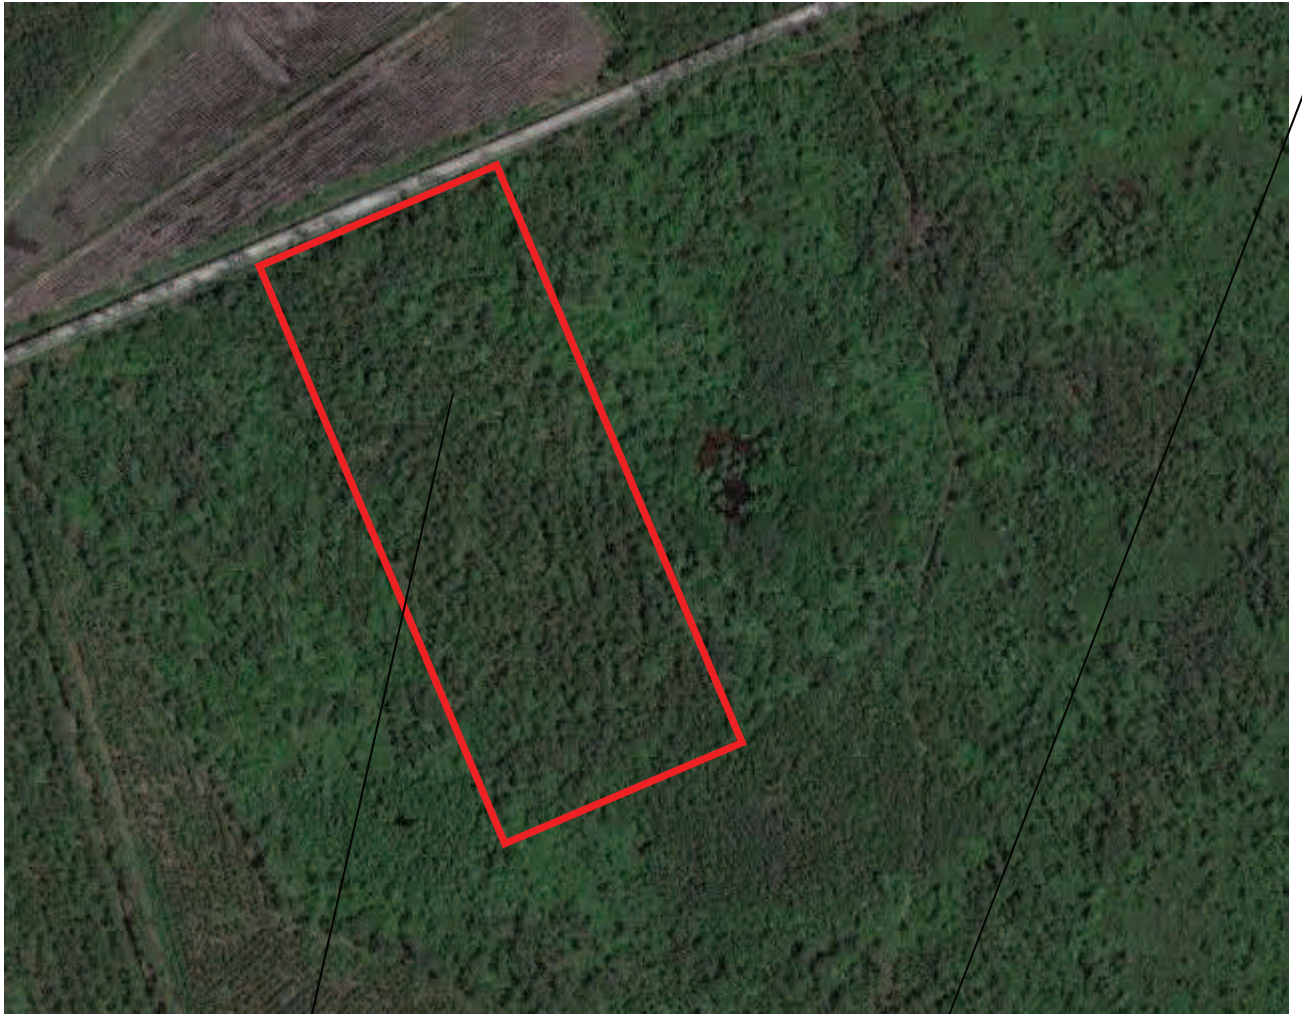

- **Our Property**
- **10 Acres**
- **TMS# 031-00-00-022**

5331 Can City Rd
Colleton, SC 29488

- **Our Property**
- **10 Acres**
- **TMS# 031-00-00-022**

5331 Can City Rd
Colleton, SC 29488

Charleston

South Carolina

Follow SC-61 N to State Rd S-15-134 in Colleton County

1 h 13 min (52.6 mi)

1. Head west on Broad St toward King St 0.8 mi
2. Continue onto Lockwood Dr 0.7 mi
3. Slight right to merge onto SC-30 W toward James Island/Folly Beach 0.5 mi
4. Take exit 1 for SC-61 toward Summerville 0.3 mi
5. Continue onto Fielding Connector 0.5 mi
6. Continue onto SC-61 N 1.9 mi
7. Use the left 2 lanes to turn slightly left onto SC-61 N/Ashley River Rd 1.9 mi
8. Slight right to stay on SC-61 N/Ashley River Rd
Continue to follow SC-61 N 19.2 mi
9. Turn left onto US-17 ALT S 0.4 mi
10. Turn right onto SC-61 N 26.3 mi