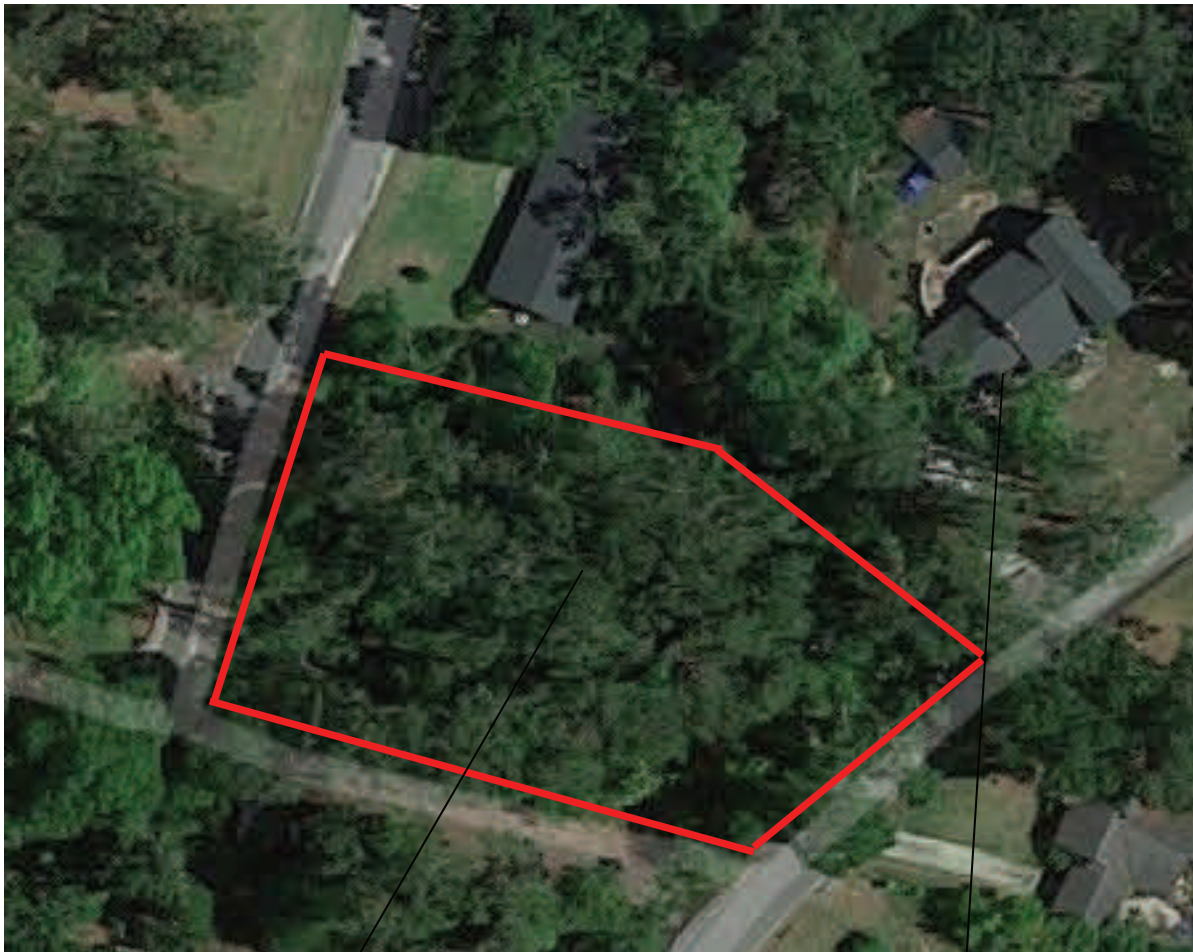

- **Our Property**
- **.54 Acres**
- **TMS# 058-02-06-001.000**

210 Quaker Rd
St George, SC 29477

- **Our Property**
- **.54 Acres**
- **TMS# 058-02-06-001.000**

210 Quaker Rd
St George, SC 29477

Continue to I-26 W

▼ 8 min (1.7 mi)

Follow I-26 W to Dorchester County. Take exit 187 from I-26 W

▼ 31 min (33.6 mi)

Follow US-78 W to Co Rd S-18-49/Quaker Rd in Saint George

▲ 22 min (18.1 mi)

↶ Turn left onto SC-27 S/Ridgeville Rd

1.2 mi

↷ Turn right onto US-78 W

16.3 mi

↶ Turn left onto N Parler Ave

0.2 mi

↷ Turn right onto Co Rd S-18-99/SW Railroad Ave

0.1 mi

↶ Turn left onto Quaker St

0.1 mi

↷ Slight right onto Co Rd S-18-49/Quaker Rd

i Destination will be on the right

0.1 mi

210 Quaker Rd

St George, SC 29477