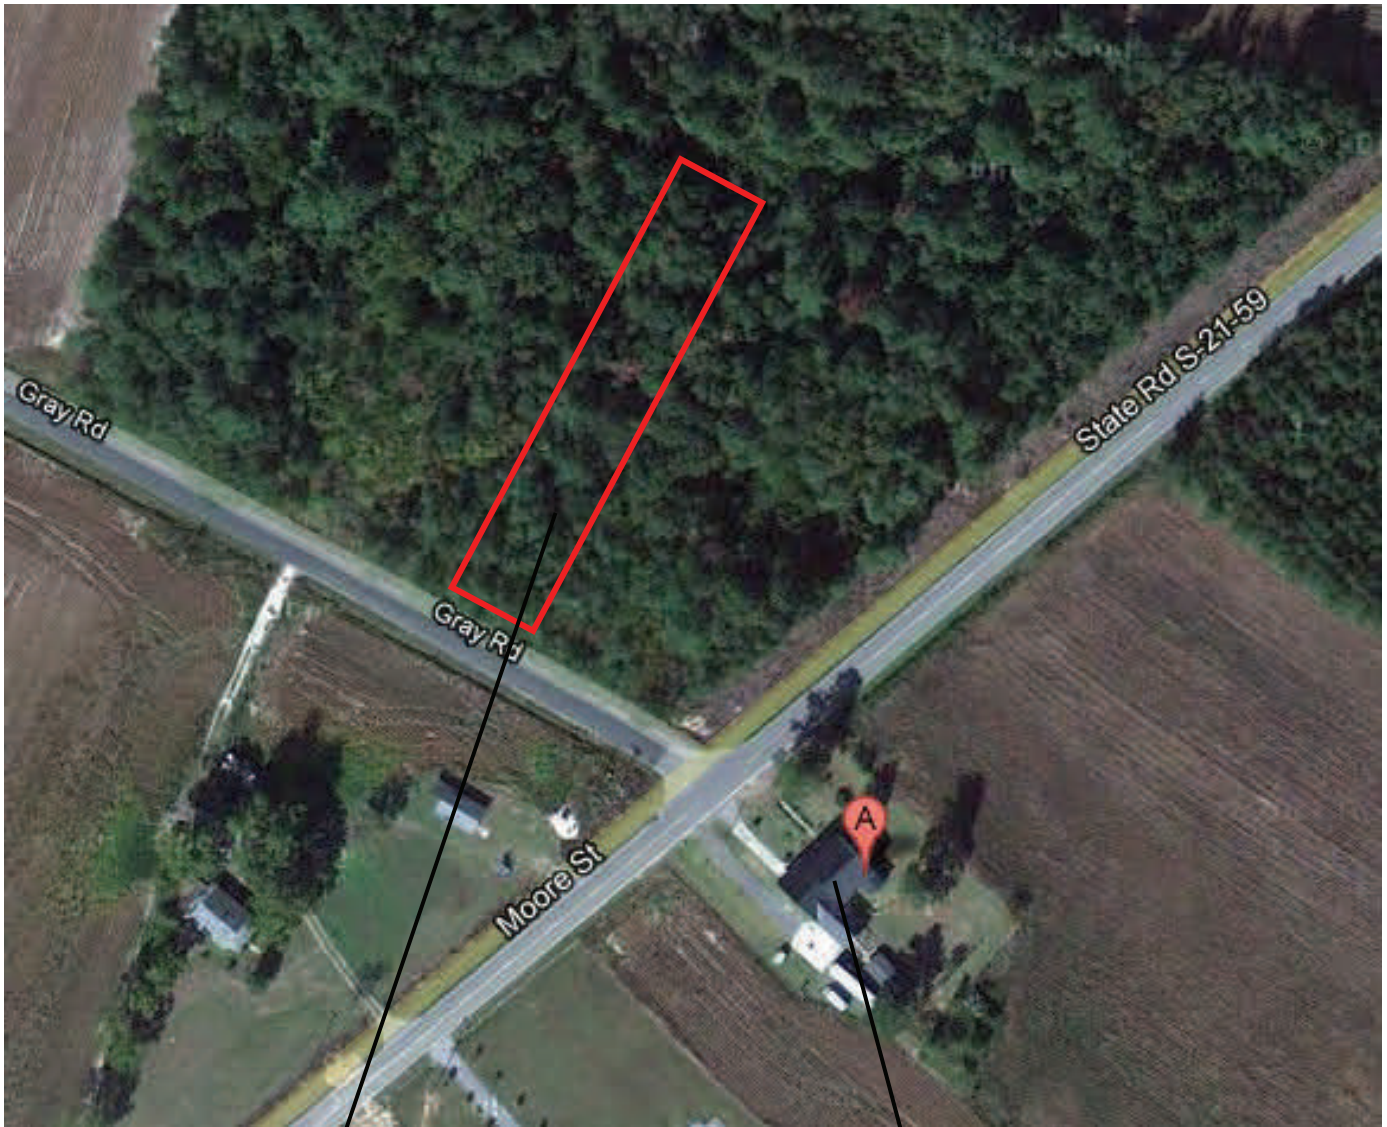

- **Our Property**
- **.43 Acres**
- **TMS# 143-31-031**

**1184 Moore St**  
**Lake City, SC 29560**

- **Our Property**
- **.43 Acres**
- **TMS# 143-31-031**

**1184 Moore St  
Lake City, SC 29560**

**Directions to 1184 Moore St, Lake City, SC 29560**  
26.5 mi – about 42 mins

**A** Florence, SC

- |  |                             |
|--|-----------------------------|
| 1. Head <b>south</b>   | go 118 ft<br>total 118 ft   |
|  2. Turn left toward <b>S Church St/State Rd S-21-12</b>                                   | go 200 ft<br>total 318 ft   |
|  3. Turn right onto <b>S Church St/State Rd S-21-12</b>                                    | go 371 ft<br>total 0.1 mi   |
|  4. Turn right onto <b>E Palmetto St</b><br>About 1 min                                    | go 0.4 mi<br>total 0.5 mi   |
|  5. Turn left onto <b>US-52 S/S Irby St</b><br>Continue to follow US-52 S<br>About 37 mins | go 23.4 mi<br>total 23.9 mi |
|  6. Slight right onto <b>Moore St</b><br>Destination will be on the left<br>About 4 mins   | go 2.6 mi<br>total 26.5 mi  |

**B** 1184 Moore St, Lake City, SC 29560

These directions are for planning purposes only. You may find that construction projects, traffic, weather, or other events may cause conditions to differ from the map results, and you should plan your route accordingly. You must obey all signs or notices regarding your route.