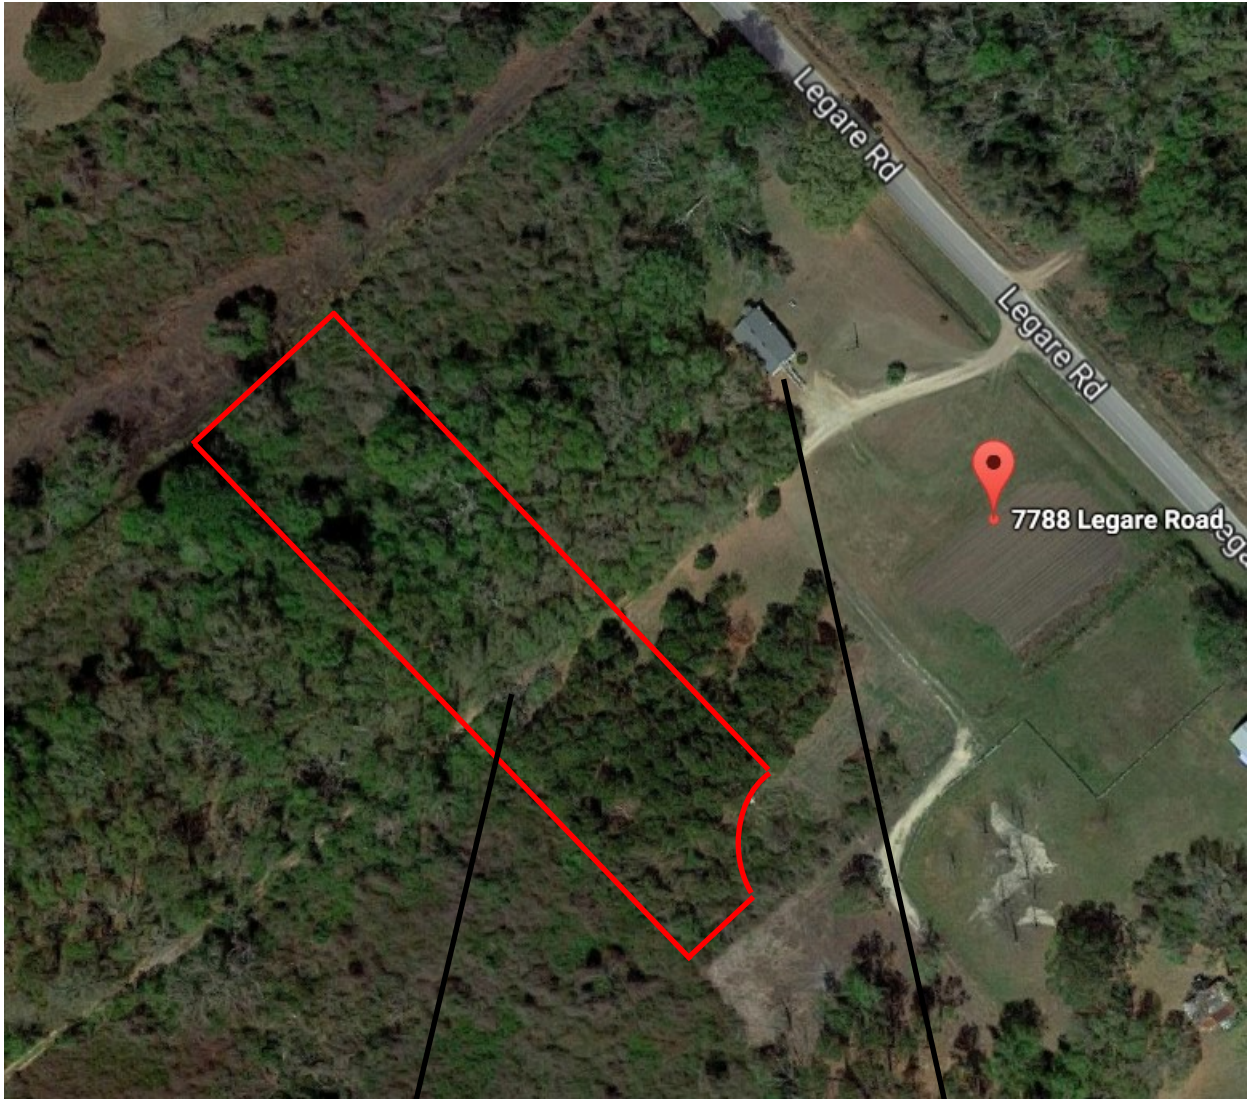

- **Our Property**
- **1.54 Acres**
- **TMS# 076-00-00-186**

7788 Legare Rd
Edisto Island, SC 29438

- **Our Property**
- **1.54 Acres**
- **TMS# 076-00-00-186**

7788 Legare Rd
Edisto Island, SC 29438

Charleston

South Carolina

Take US-17 S and SC-174 to Legare Rd in Edisto Island

	1 h 4 min (45.4 mi)
↑ 1. Head west on Broad St toward King St	
↑ 2. Continue onto Lockwood Dr	0.8 mi
↗ 3. Slight right to merge onto SC-30 W toward James Island/Folly Beach	0.7 mi
↘ 4. Take exit 1 for SC-61 toward Summerville	0.5 mi
↑ 5. Continue onto Fielding Connector	0.3 mi
↑ 6. Continue onto SC-61 N	0.5 mi
↙ 7. Use the left 2 lanes to turn slightly left onto SC-61 N/Ashley River Rd	1.9 mi
↙ 8. Turn left onto SC-7 S/Sam Rittenberg Blvd	1.4 mi
↘ 9. Turn right onto US-17 S	1.3 mi
↙ 10. Turn left onto SC-174	19.2 mi
↘ 11. Turn right to stay on SC-174	2.6 mi
	16.3 mi
↙ 12. Turn left onto Legare Rd	
📍 Destination will be on the right	
	2 min (1.2 mi)

7788 Legare Rd

Edisto Island, SC 29438