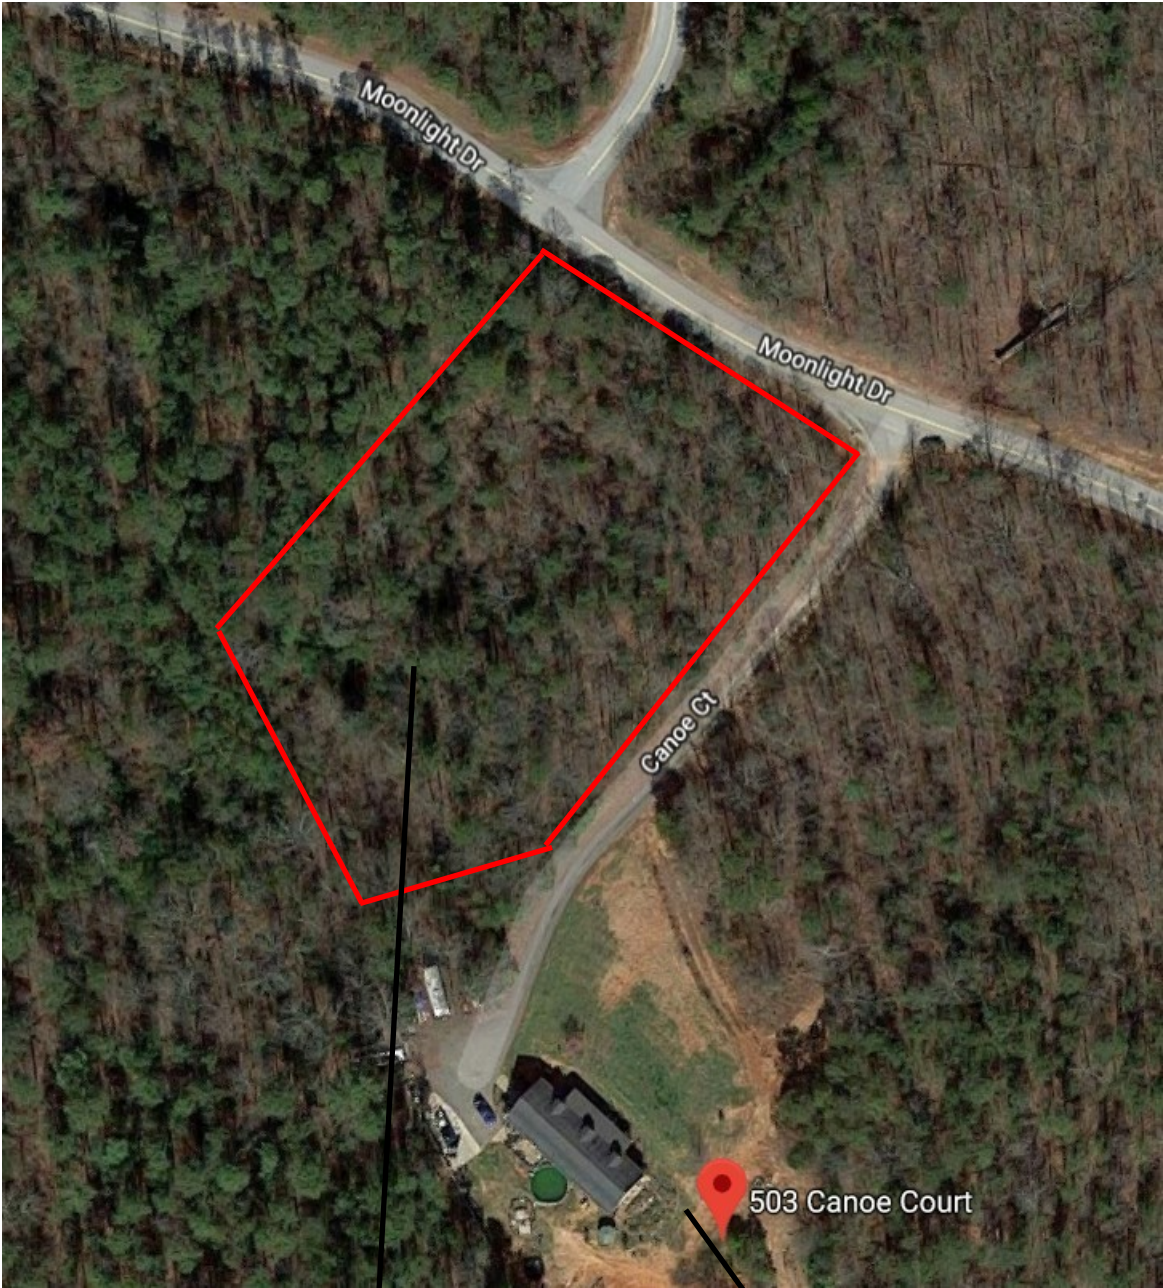

**503 Canoe Ct**  
**Fair Play, SC 29643**

- **Our Property**
- **2 Acres**
- **TMS# 335-03-01-019**

- **Our Property**
- **2 Acres**
- **TMS# 335-03-01-019**

**503 Canoe Ct**  
**Fair Play, SC 29643**

### Take N Church St to I-185 S in Dunean

- 
- ↑ 1. Head southwest on N Church St toward Beattie Pl 6 min (2.5 mi)
- 
- ↑ 2. Continue onto Mills Ave 1.5 mi  
📍 Pass by Taco Bell (on the right)
- 
- 1.0 mi

### Follow I-85 S to SC-11 N in Oconee County. Take exit 1 from I-85 S

- 
- ↑ 3. Continue straight onto I-185 S 39 min (44.0 mi)
- 
- ↘ 4. Use the right 2 lanes to take exit 14B to merge onto I-85 S/US-29 S toward Atlanta 2.4 mi  
📍 Continue to follow I-85 S
- 
- ↘ 5. Take exit 1 to merge onto SC-11 N toward Walhalla 41.3 mi
- 
- 0.3 mi

### Continue on SC-11 N. Drive to Canoe Ct

- 
- ⤴ 6. Merge onto SC-11 N (signs for Walhalla) 3 min (2.2 mi)
- 
- ↘ 7. Turn right onto Moonlight Dr 1.8 mi
- 
- ↘ 8. Turn right onto Canoe Ct 0.2 mi
- 
- 469 ft