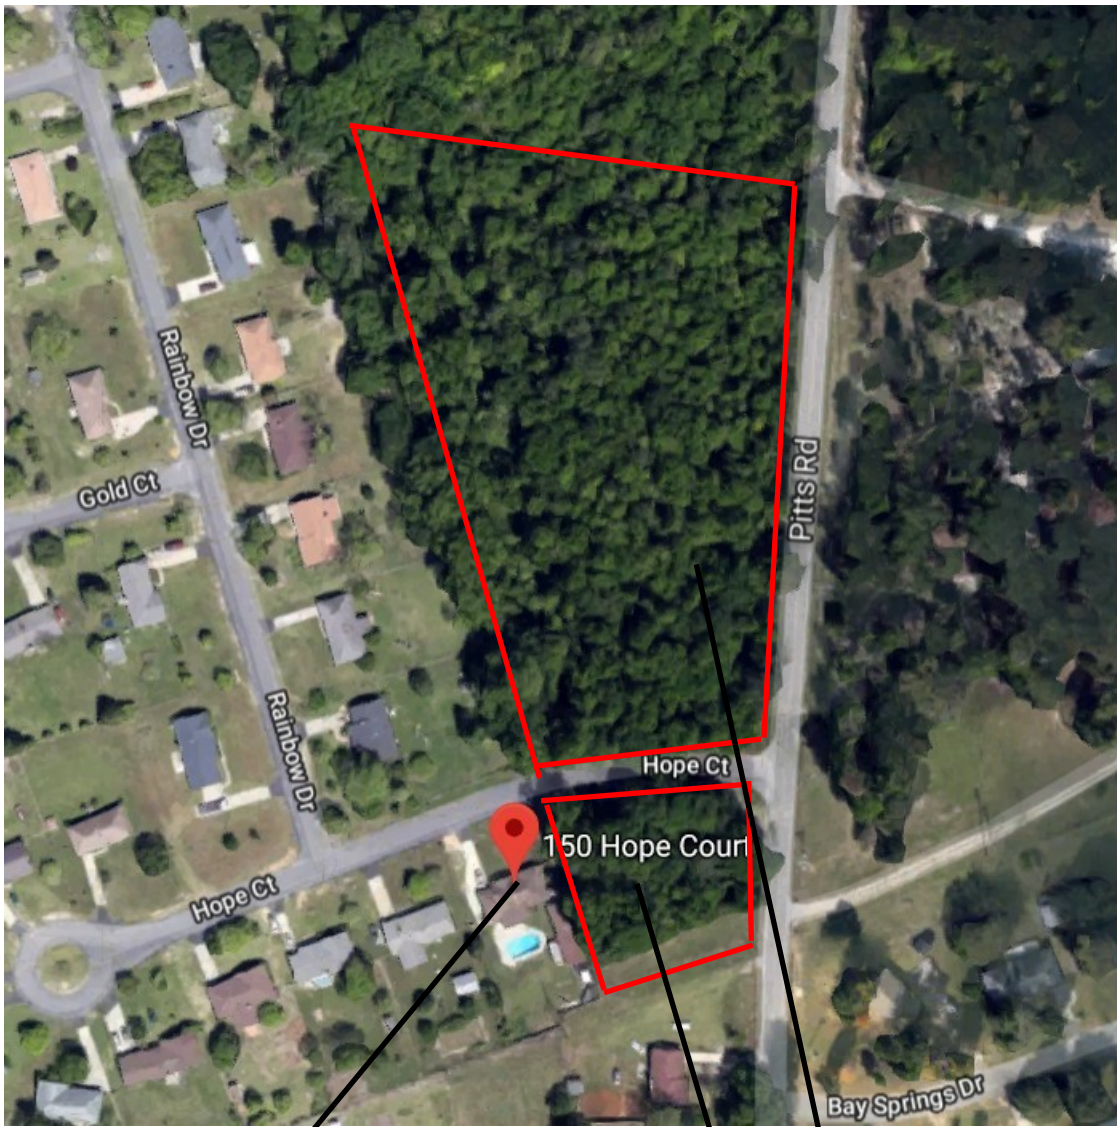

150 Hope Ct.
Sumter, SC 29154

- **Our Property**
- **4.75 Acres**
- **TMS# 1830004004**

150 Hope Ct.
Sumter, SC 29154

- **Our Property**
- **4.75 Acres**
- **TMS# 1830004004**

Florence
South Carolina

Get on I-95 S from E Lucas St

8 min (3.6 mi)

- 1. Head east 56 ft
- 2. Turn left toward E Cheves St/State Rd S-21-92 82 ft
- 3. Turn right onto E Cheves St/State Rd S-21-92 131 ft
- 4. Turn left at the 1st cross street onto S Church St/State Rd S-21-12
0.5 mi
[Continue to follow State Rd S-21-12](#)
- 5. Continue straight onto E Lucas St/State Rd S-21-12
2.8 mi
[Continue to follow E Lucas St](#)
- 6. Use the right lane to take the Route 1 S ramp to Savannah 0.2 mi

Follow I-95 S to US-378 W in Gable. Take exit 135 from I-95 S

24 min (28.9 mi)

- 7. Merge onto I-95 S 28.6 mi
- 8. Take exit 135 for US-378 toward Sumter/Turbeville 0.2 mi

Continue on US-378 W. Take E Liberty St to Hope Ct in Cane Savannah

28 min (19.8 mi)

- 9. Turn right onto US-378 W (signs for Sumter) 11.9 mi
- 10. Slight left onto SC-763 S (signs for Sumter) 2.2 mi
- 11. Turn left onto E Liberty St 3.5 mi
- 12. Slight right toward SC-763 S/Wedgefield Rd 328 ft
- 13. Slight right onto SC-763 S/Wedgefield Rd 1.5 mi
- 14. Turn left onto Pitts Rd 0.6 mi
- 15. Turn right onto Hope Ct
285 ft
[Destination will be on the left](#)